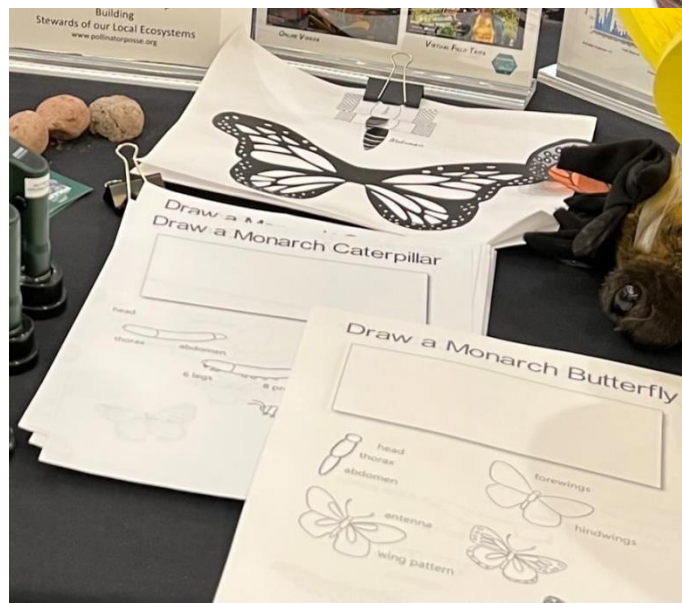

Creative Community Outreach

TERRY SMITH, POLLINATOR POSSE

POLLINATOR Posse

Butterfly Lifecycles

Anise Swallowtail

Gulf Fritillary

Painted Lady

Monarch

Cabbage White

Buckeye

Pipevine Swallowtail

www.pollinatorposse.org

MAMA WANDA'S GARDEN SCHOOL