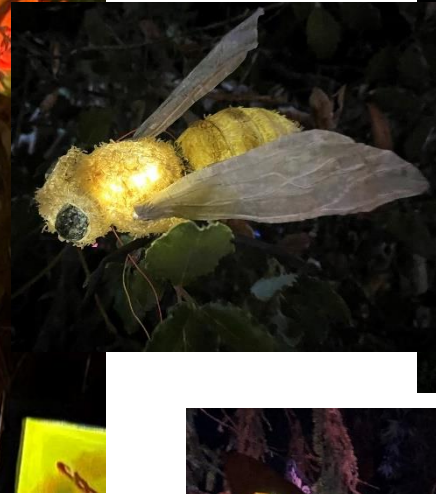

Creative Community Outreach

TERRY SMITH, POLLINATOR POSSE

POLLINATOR Posse

Butterfly Lifecycles

Anise Swallowtail

Gulf Fritillary

Painted Lady

Monarch

Cabbage White

Buckeye

Pipevine Swallowtail

www.pollinatorposse.org

MAMA WANDA'S GARDEN SCHOOL