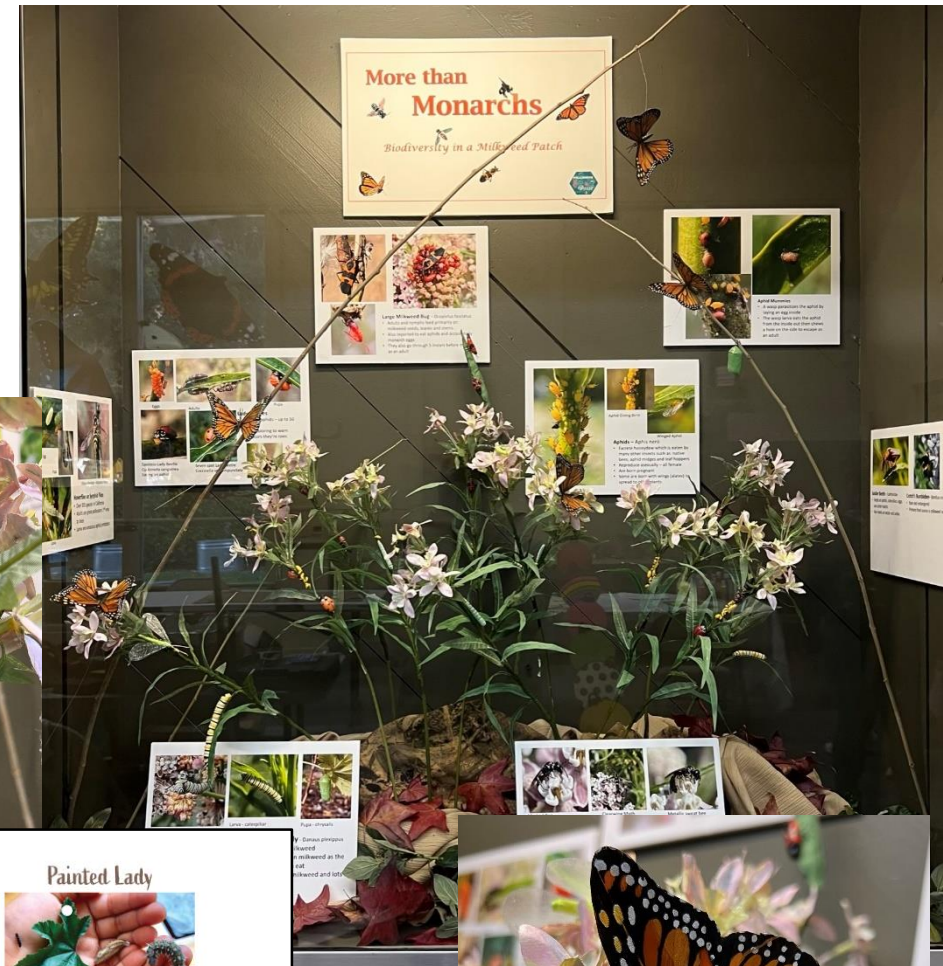

Creative Community Outreach

TERRY SMITH, POLLINATOR POSSE

POLLINATOR Posse

Butterfly Lifecycles

Anise Swallowtail

Gulf Fritillary

Painted Lady

Monarch

Cabbage White

Buckeye

Pipevine Swallowtail

www.pollinatorposse.org

MAMA WANDA'S GARDEN SCHOOL