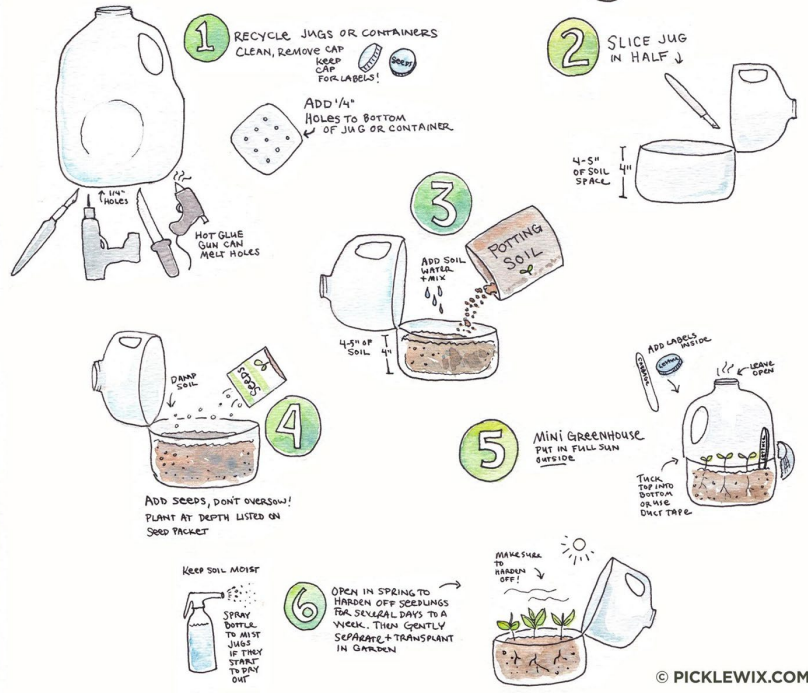

- 103 schools since 2017
- Six states (WI, MN, IA, IL, MI, TX)
- \$1000 stipend, seeds, live plants
- Experiential, place-based, current best practices in EE
- Free curriculum online

11,000

high school students
have been engaged in
growing and planting

over **64,000**
wildflower plugs

WINTER SOWING

• Vegetable seeds
• NATIVE PLANT SEEDS
GOOD FOR STRATIFICATION

Free native seeds: <https://forms.gle/3uMBHJzZws633FhRA>