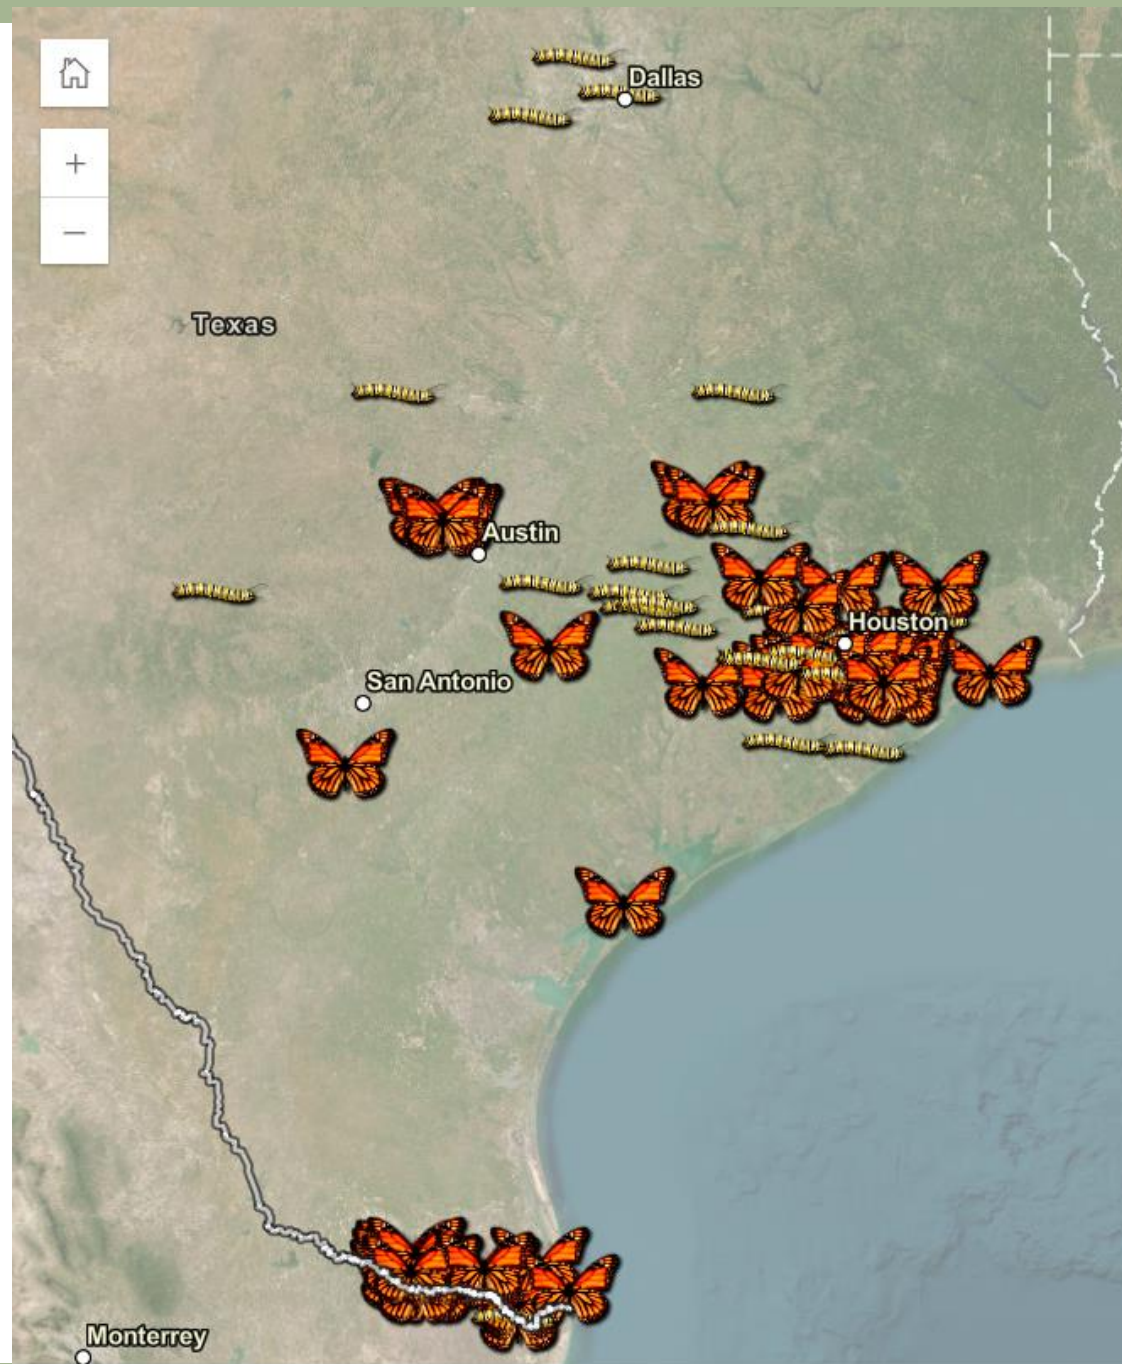

# Texas Monarch Flyway Strategy

March 6, 2024

Deborah January-Bevers

Karla Gorostieta

# The Texas Monarch Flyway Strategy (TxMFS)

## Monarch Project Site Locations

NFWF Tri-Regional  
MFS projects

Texas MFS Partners -  
Waiting List of  
Pollinator Projects

TxMFS has over 110 participating partner landowners and growing across Texas – planting pollinator forbs and seeds and thousands of native milkweed species

Landowner near Normangee, Texas

Harris County Flood Control District – Telge Basin

METRO STOP - Greater North Side Management

Houston Health Dept

City of Rosenberg – County Park

UHCL – Coastal Center