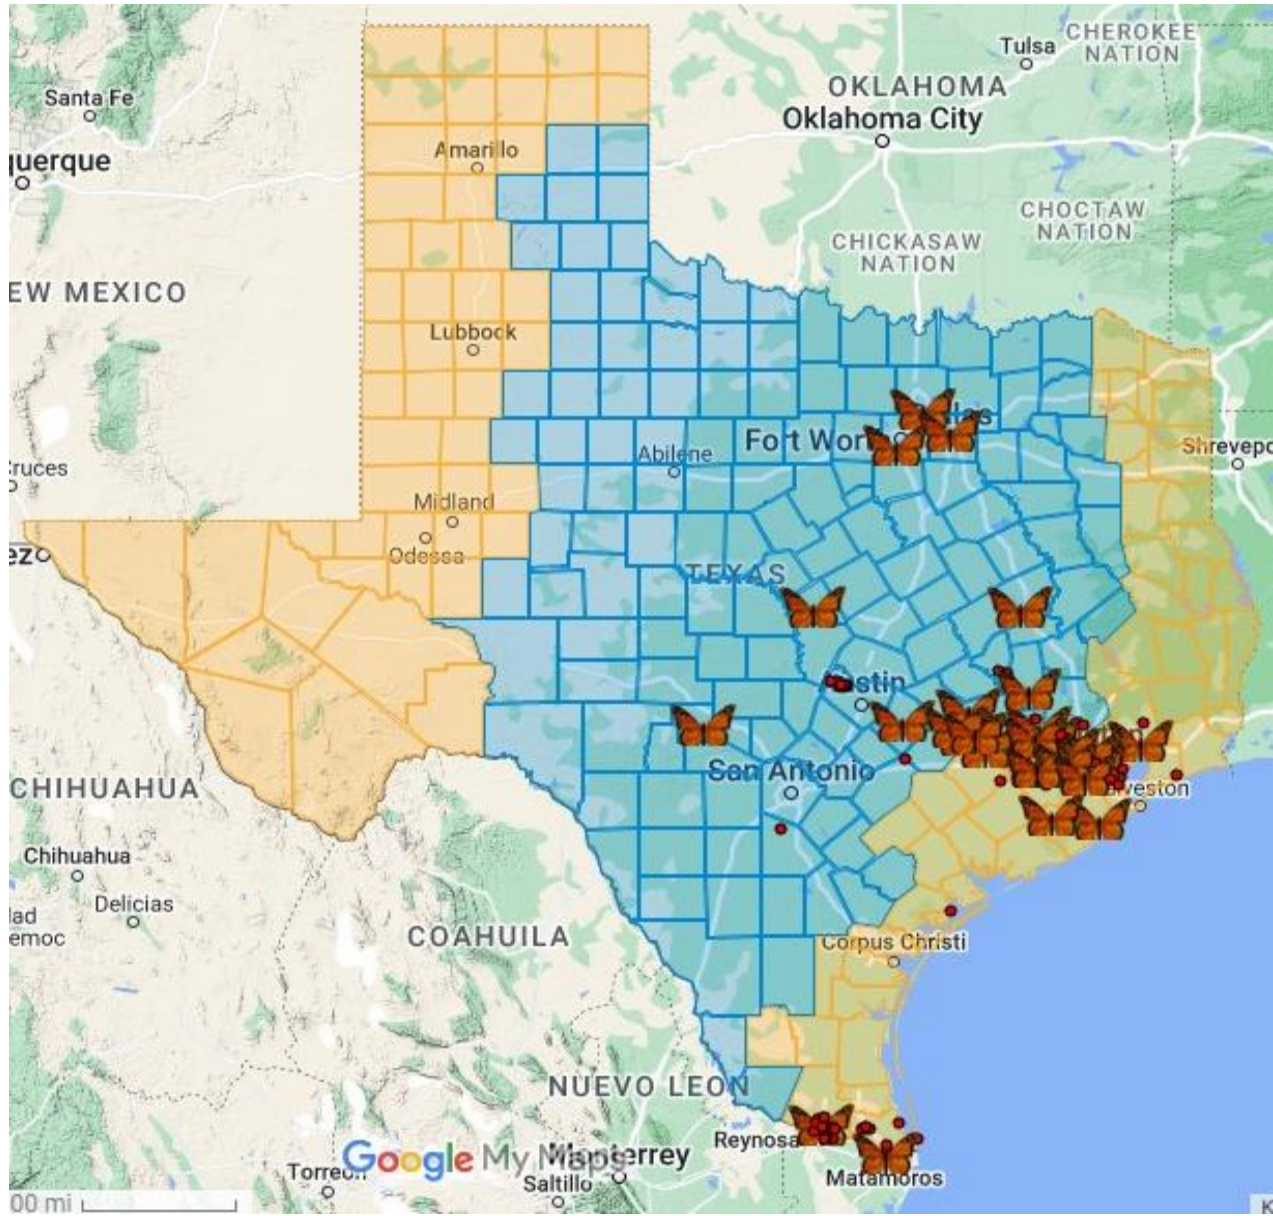

# The Texas Monarch Flyway Strategy (TxMFS)

## Monarch Project Site Locations

NFWF Tri-Regional  
MFS projects

Texas MFS Partners -  
Waiting List of  
Pollinator Projects

TxMFS has over 110 participating partner landowners and growing across Texas – planting pollinator forbs and seeds and thousands of native milkweed species

Landowner near Normangee, Texas

Harris County Flood Control District – Telge Basin

METRO STOP - Greater North Side Management

Houston Health Dept

City of Rosenberg – County Park

UHCL – Coastal Center