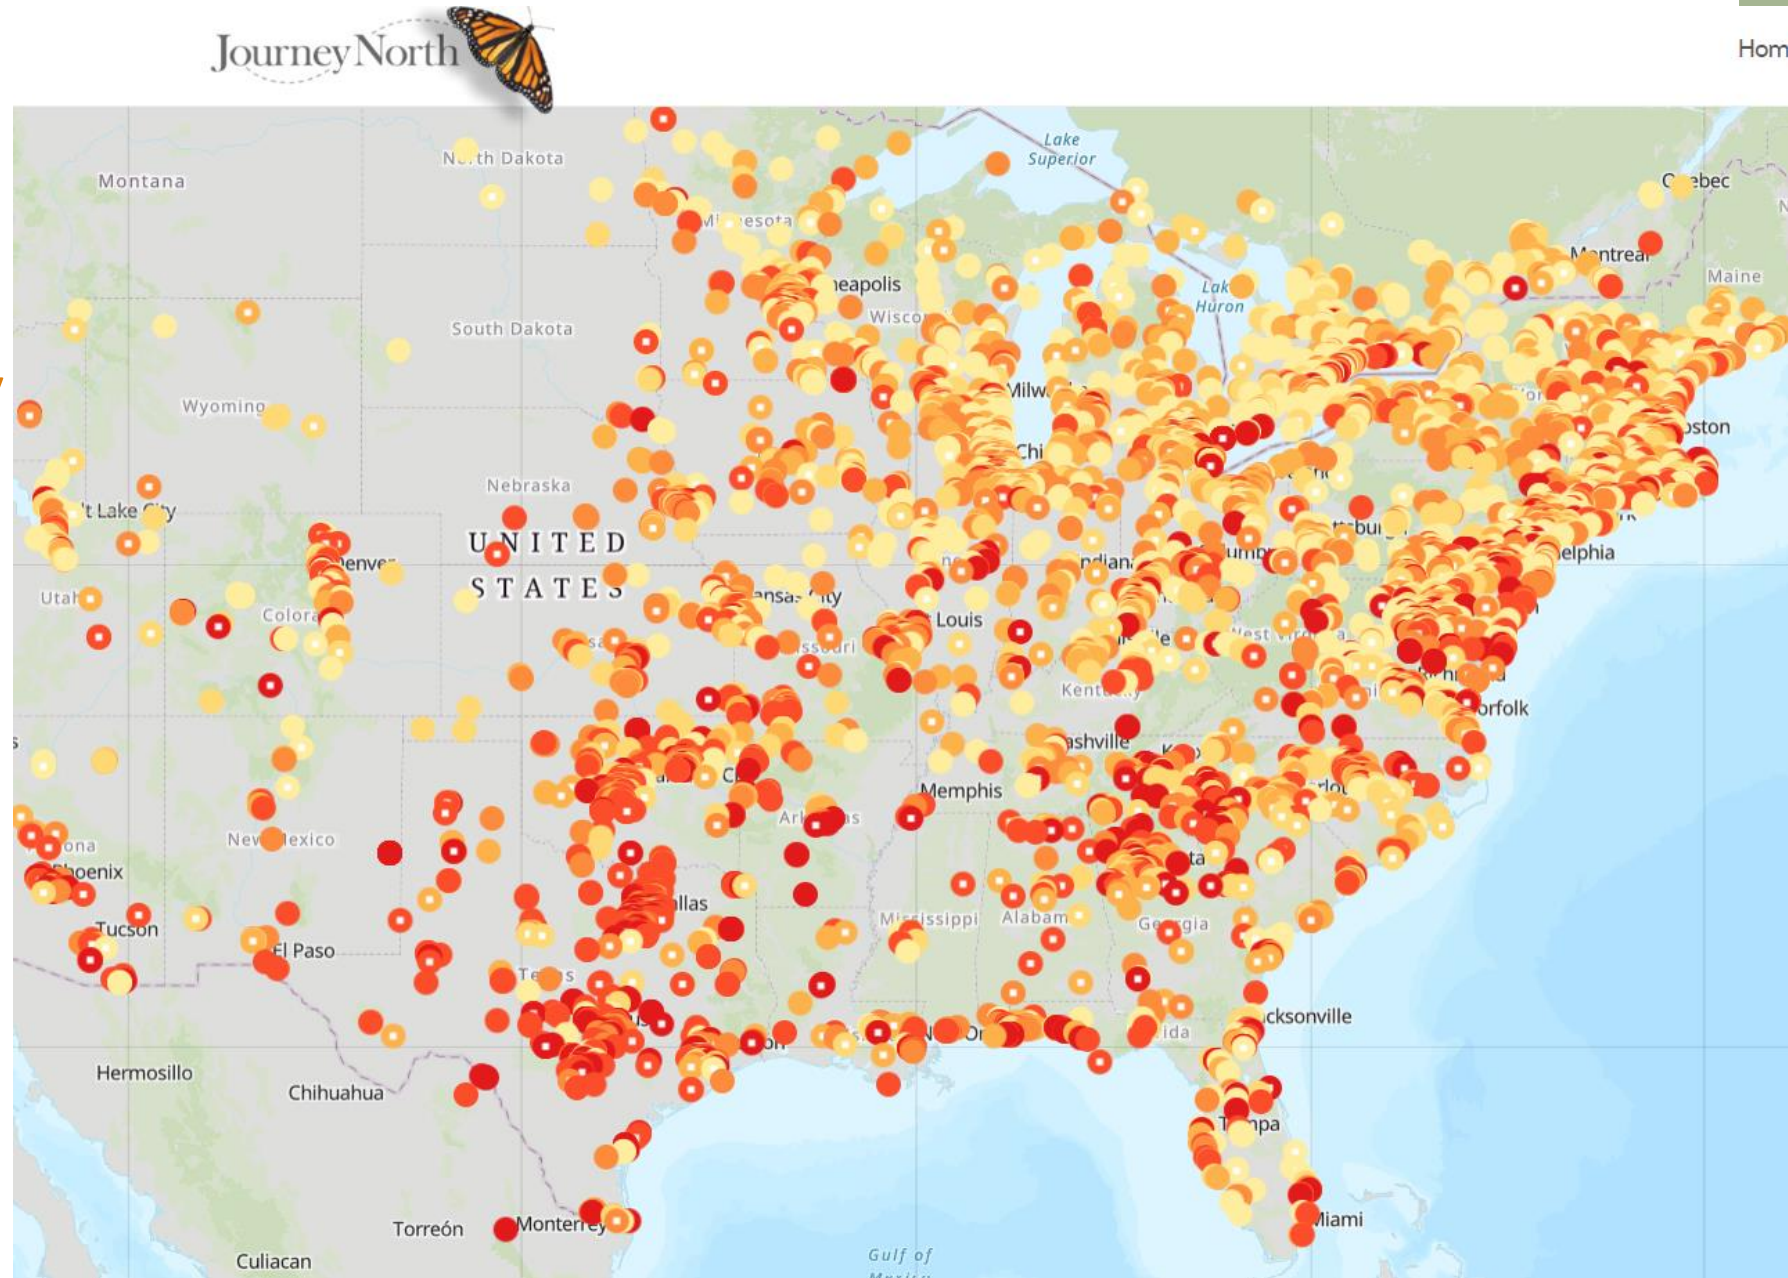

# Journey North website

[https://maps.journeynorth.org/  
map/?map=monarch-adult-  
fall&year=2022](https://maps.journeynorth.org/map/?map=monarch-adult-fall&year=2022)

HOUSTON  
WILDERNESS  
*It's Our Nature*