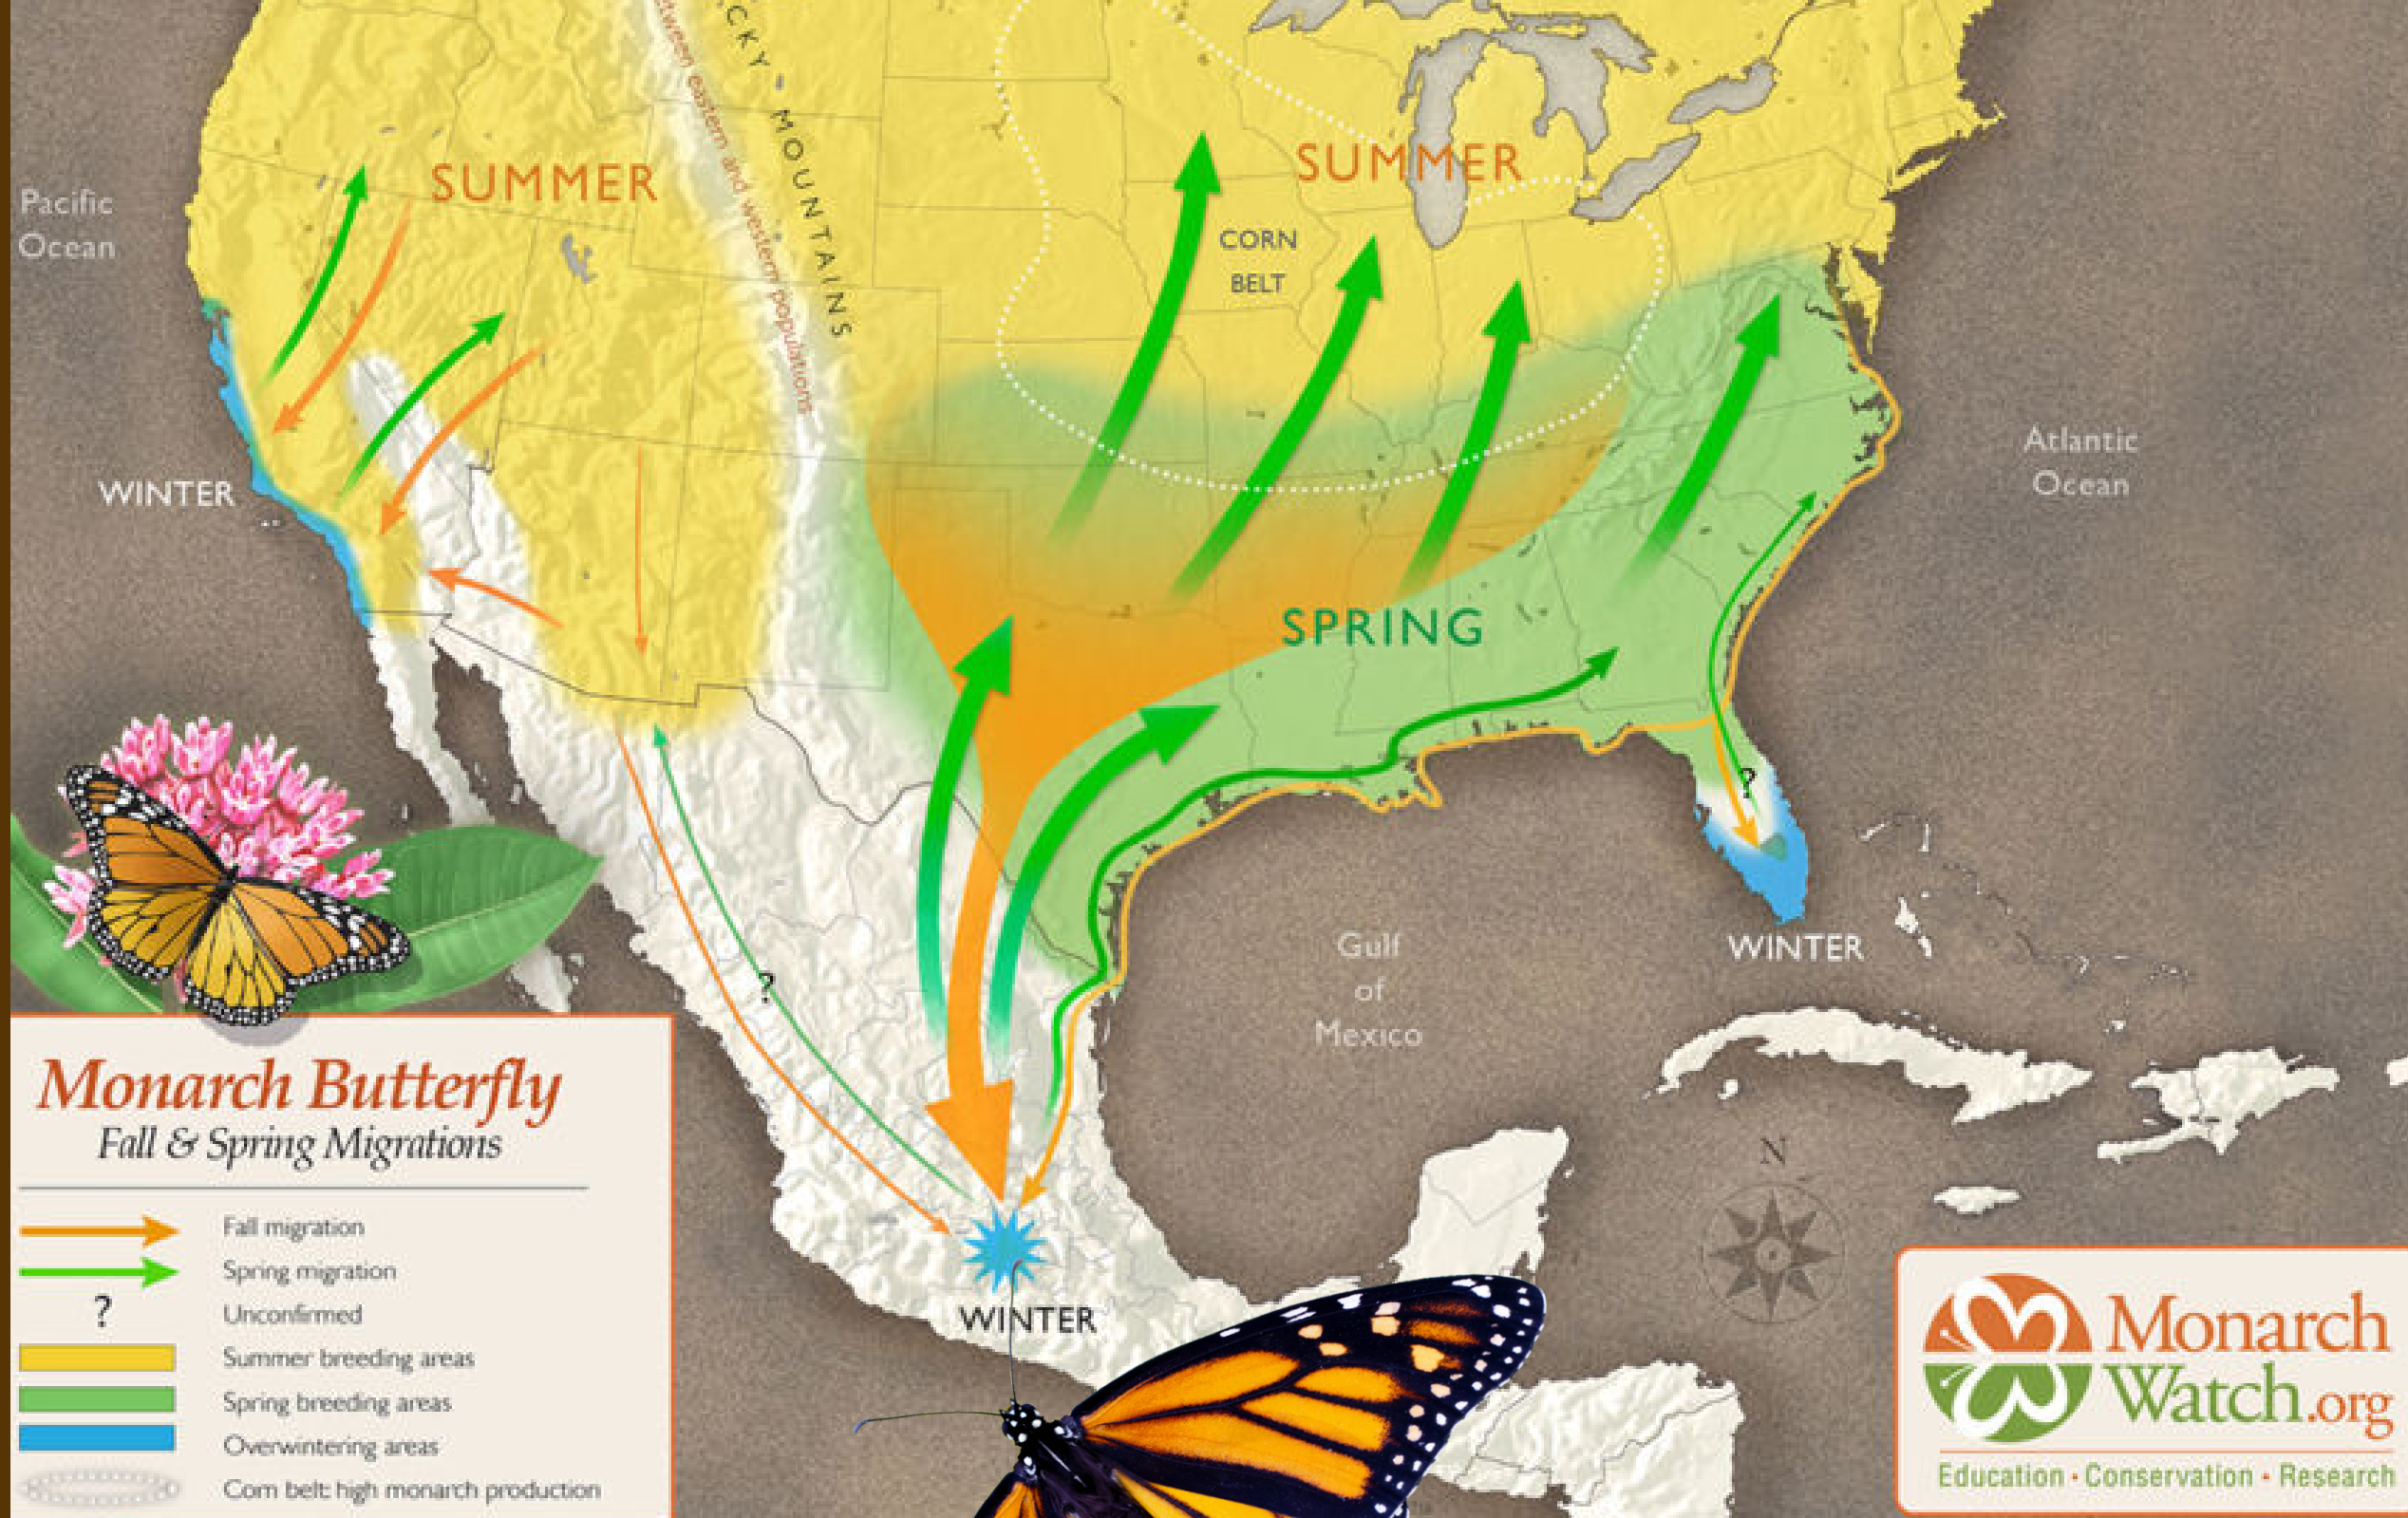

WELCOME

ABOUT THE MONARCH BUTTERFLY

HABITAT LOSS AND DEGRADATION

A leading cause for the declining populations of pollinator species, including the monarch butterfly (*Danaus plexippus*).

MIGRATION

Texas is a priority area for the monarch butterfly's migration routes, providing critical habitat that supports milkweed and nectar-producing plants that are necessary for the monarch's survival.