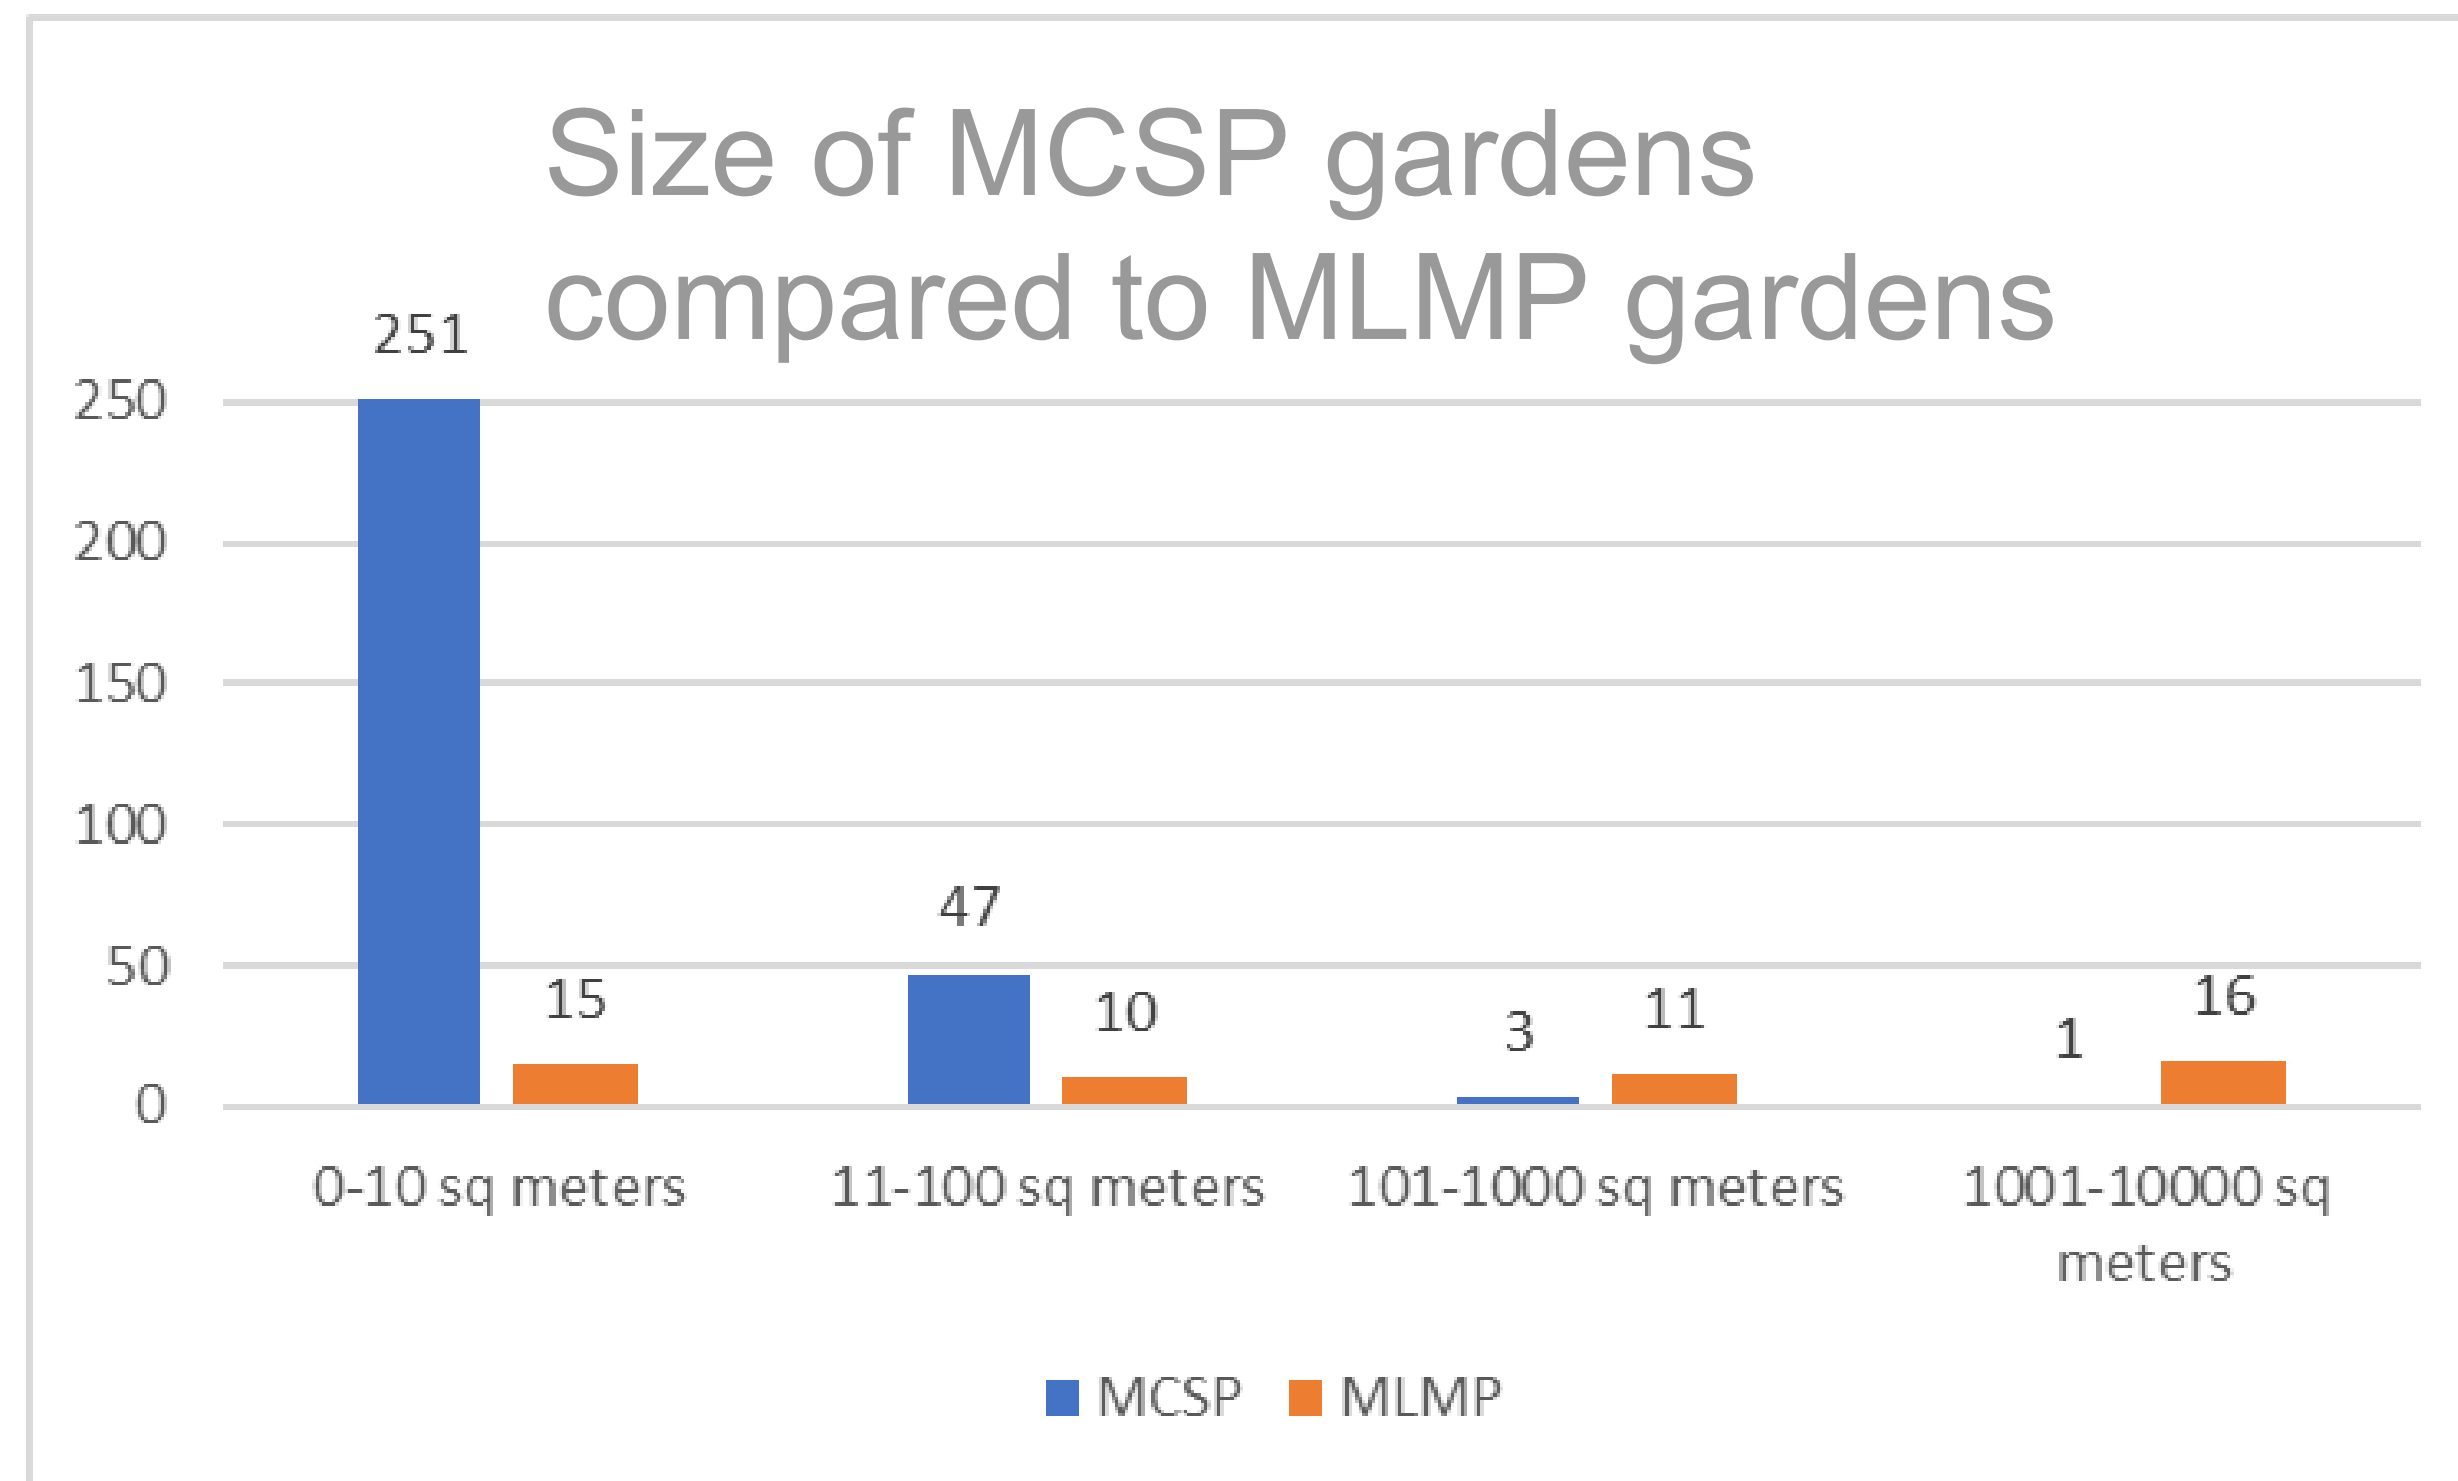

New Opportunities in Community Science

Aster Hasle
Karen Klinger
Field Museum

Goldenrod Soldier Beetle

428 Sites 2019 - 2022

Echinacea spp.

black-eyed Susan
(*Rudbeckia hirta*)

Chicago, Illinois, USA Selected Insects in Your Midwestern Native Garden