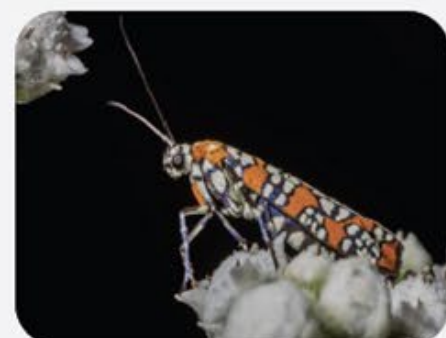

18 *Bombylius* sp. (F)
Bee fly

19 *Lucilia sericata*
Common green bottle fly

20 *Rhingia nasica*
American snout fly

LADY BEETLES

There are almost 450 species of lady beetles, or lady bugs, in North America. As larvae and adults they feed on plants, but they are also incredible predators of aphids and mites—an adult ladybug eats as many as 5,000 aphids in its lifetime!

21 *Coccinella septempunctata*
Seven-spotted lady beetle

22 *Cycloneda munda*
Red polished lady beetle

23 *Harmonia axyridis* (A)
Asian lady beetle

WASPS

There are almost 13,000 species of wasps in the U.S. and Canada. In addition to being pollinators, wasps play an important ecosystem role as natural pest control.

24 *Vespula malucifrons*
Eastern yellow jacket

25 *Polistes fuscatus*
Dark paper wasp

26 *Sphex pensylvanicus*
Great black digger wasp

MOTHS

While moths and butterflies belong to the same order, Lepidoptera, moths account for over 90% of Lepidoptera species. Moths are important night-time pollinators, but some species are also active during the day, including all three species pictured here.

27 *Atteva aurea*
Alianthus webworm moth

28 *Cisseps fulvicollis*
Yellow-collared scape moth

29 *Hemaris diffinis*
Snowberry clearwing

Download via QR Code

Chicago, Illinois, USA Selected Insects in Your Midwestern Native Garden