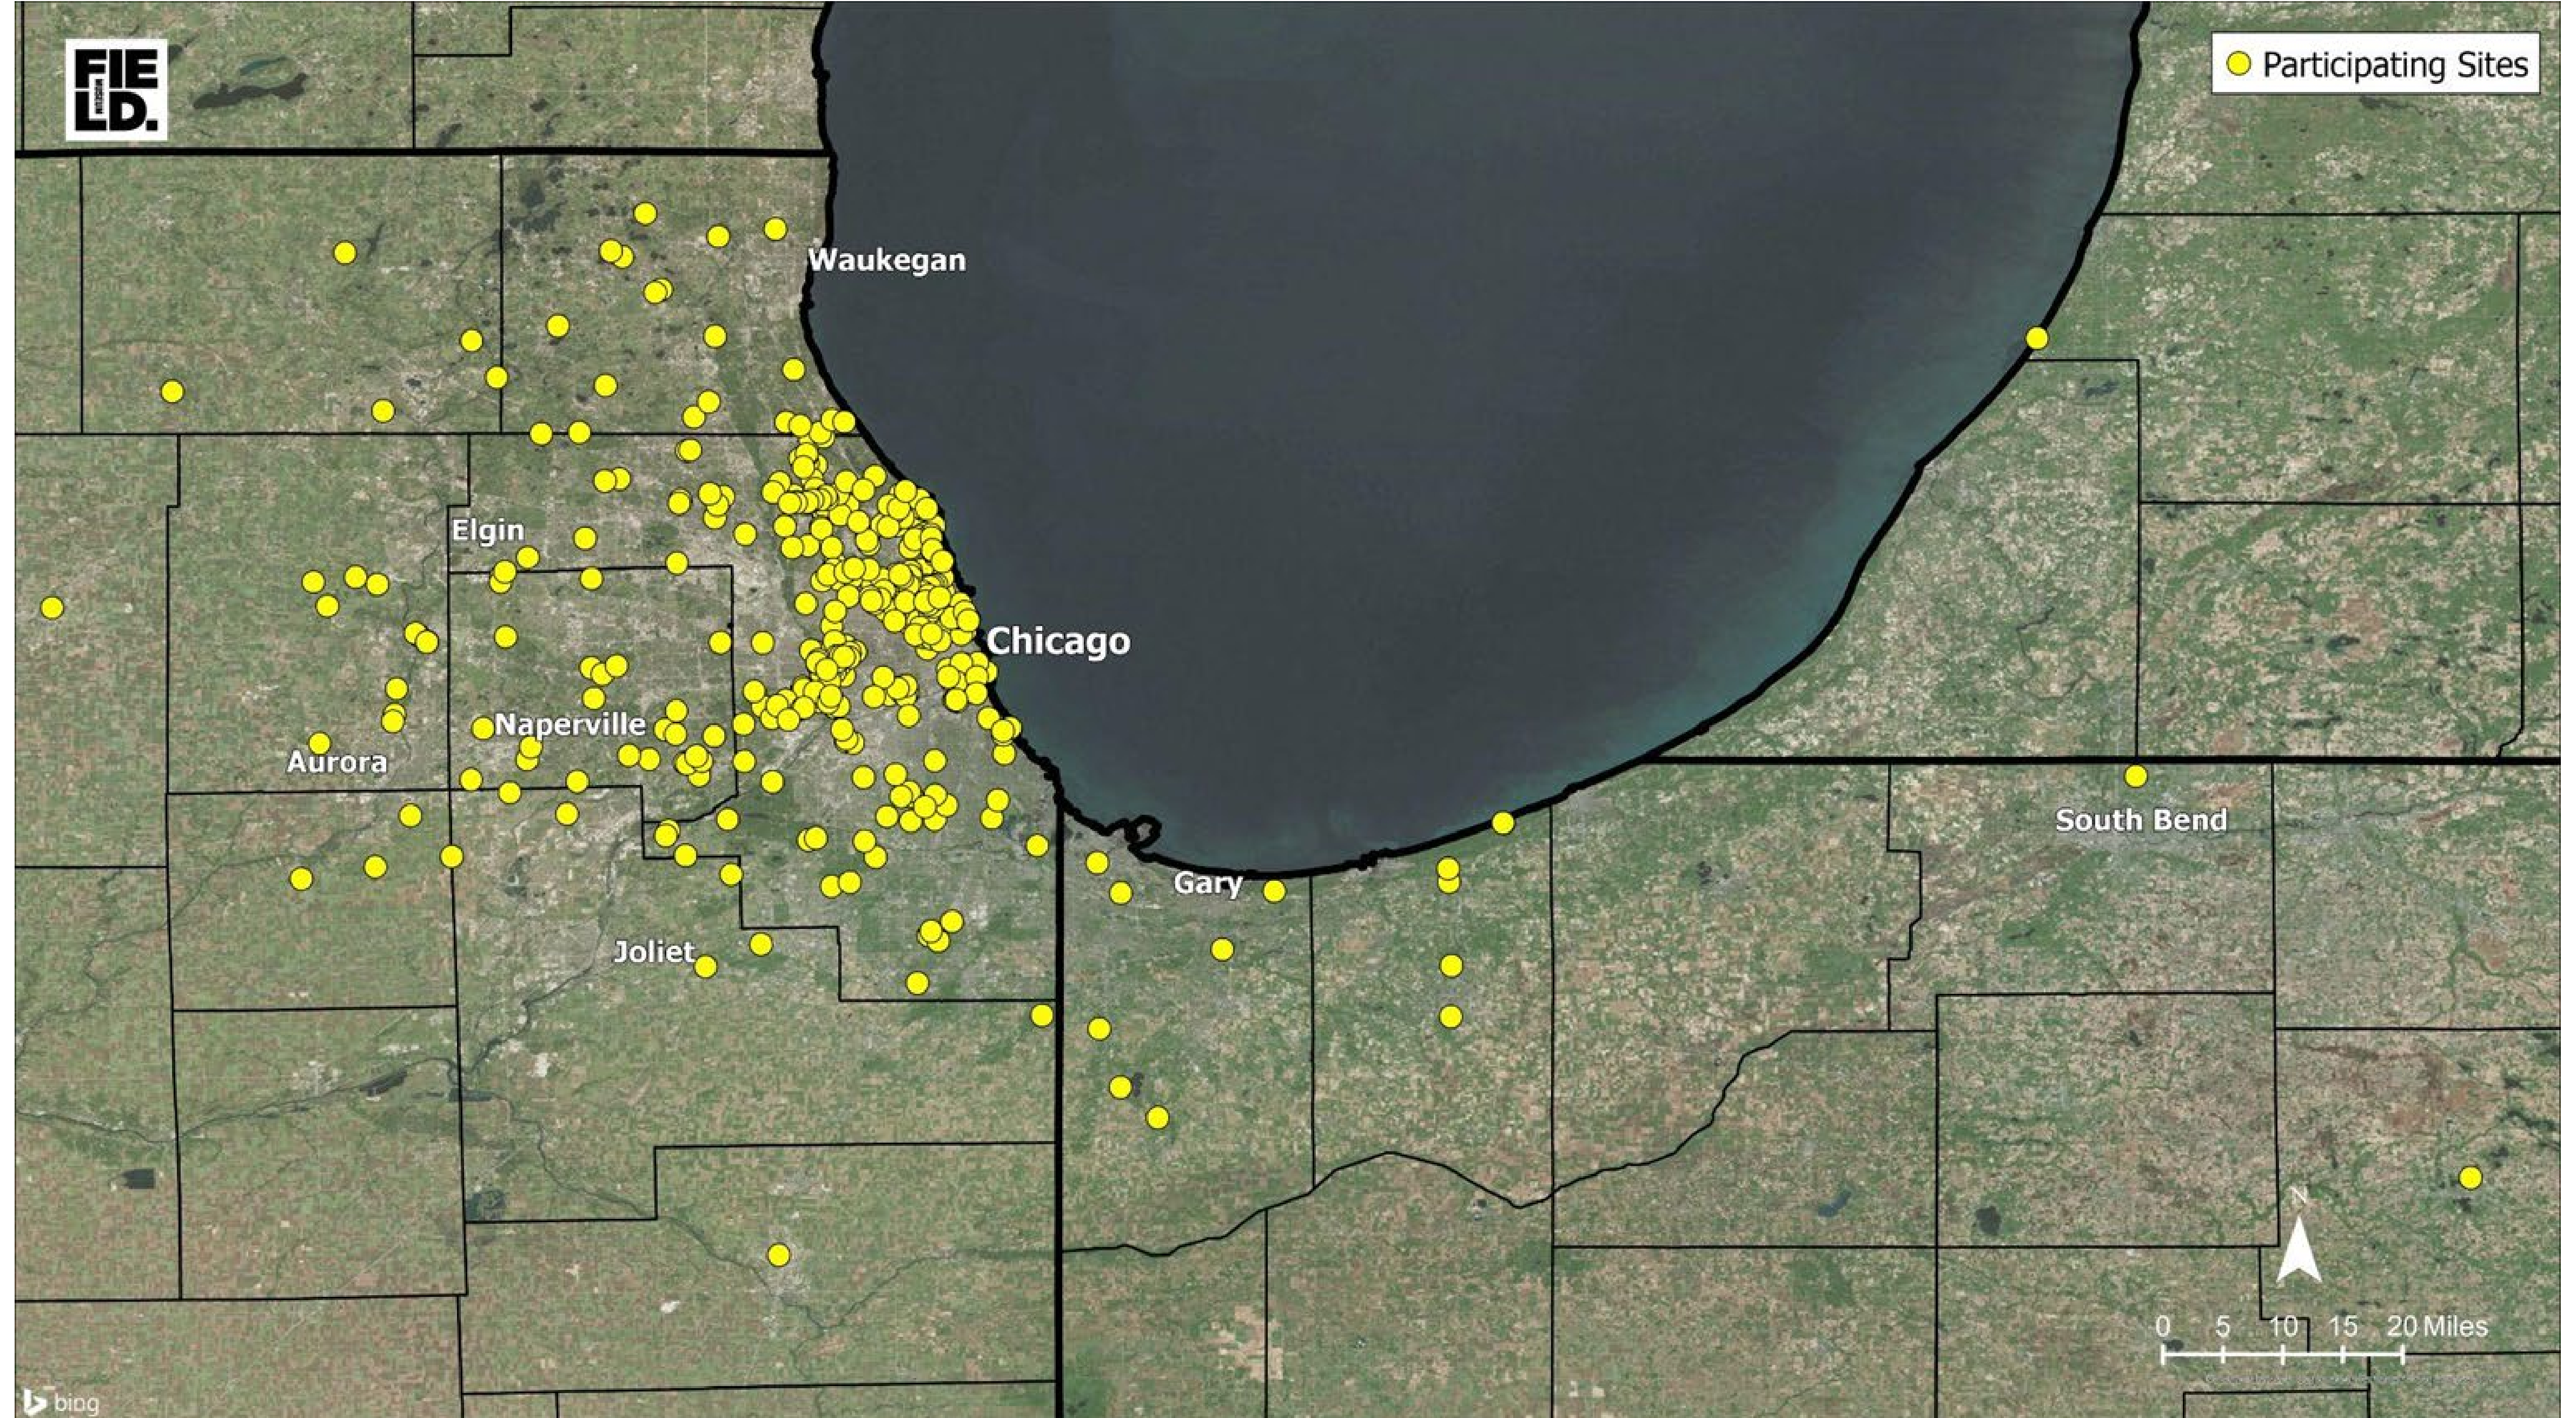

New Opportunities in Community Science

Aster Hasle
Karen Klinger
Field Museum

Goldenrod Soldier Beetle

428 Sites 2019 - 2022

Echinacea spp.

black-eyed Susan
(*Rudbeckia hirta*)

Chicago, Illinois, USA Selected Insects in Your Midwestern Native Garden

continuation of COMMON INSECT POLLINATORS

FLIES

There are over 110,000 species of Diptera, or True Flies, in the world. They are an incredibly diverse group that come in all shapes and sizes, and many mimic other insect species. After bees, they are the most important group of pollinators.

18 *Bombylius* sp. (F)
Bee fly

19 *Lucilia sericata*
Common green bottle fly

20 *Rhingia nasica*
American snout fly

LADY BEETLES

There are almost 450 species of lady beetles, or lady bugs, in North America. As larvae and adults they feed on plants, but they are also incredible predators of aphids and mites—an adult ladybug eats as many as 5,000 aphids in its lifetime!