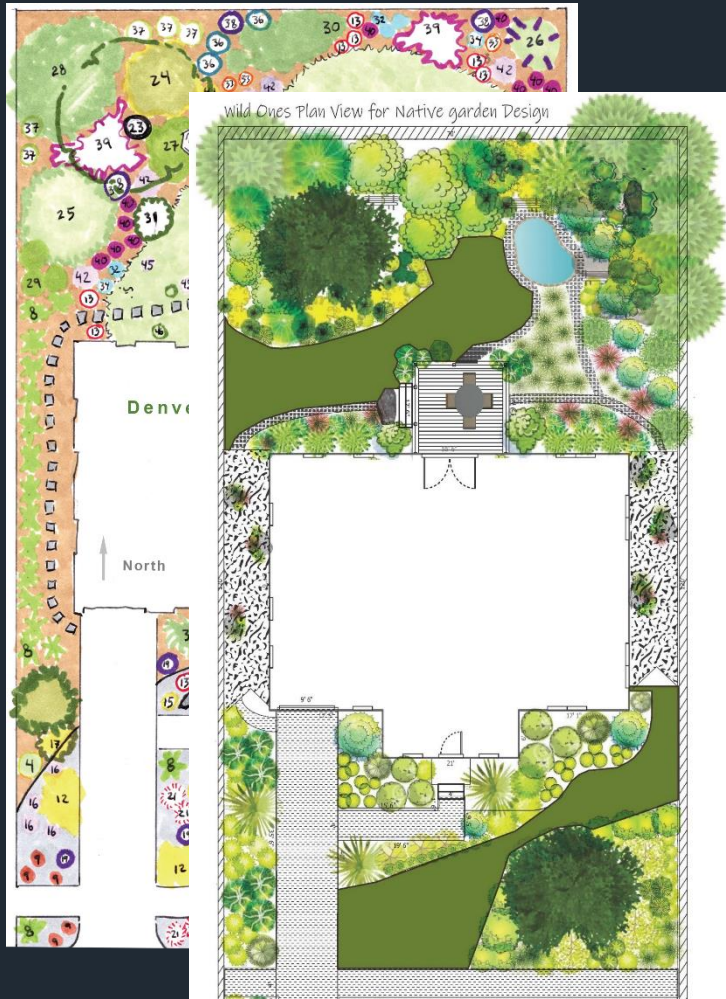

# Climate Crisis

- Provide a practical, credible resource for beginner native plant gardeners.
- Give free downloadable native plant garden designs created by professional landscapers.
- Offer resources on how native landscaping can help slow down climate change and promote climate resilience.

## Program Vision

- Creating Your Own Native Garden Design – A guide for beginner native gardeners.
- Green and Beautiful Climate Resilient Landscapes – A guide to building a more resilient landscape.
- Sample Native Garden Designs – Inspiration to borrow from as you transform your landscape.
- Recorded webinars and interviews with the designers.

## Native Garden Design Program

## Native Garden Plans

- Designs include densely planted straight native species that favor plant diversity and provides food and habitat to wildlife.
- Plants selected to tolerate extreme periods of heat, sun exposure and drought.
- Designed to accommodate local water concerns such as periods of extreme rainfall, flooding in lowlands, changes river or tributary water levels, and eroding shorelines.