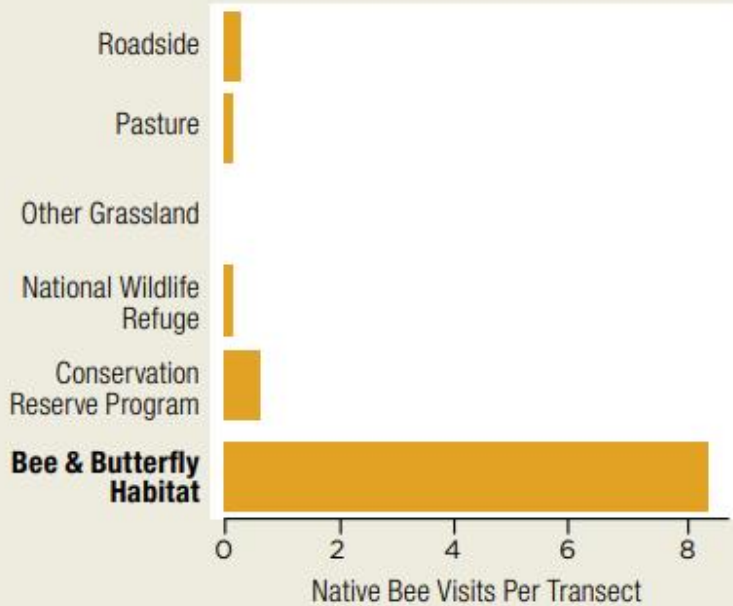

### SEED MIX COST

FREE up to 25 acres! Contact us about cost share options for projects more than 25 acres.

## POLLINATOR HABITAT ESTABLISHMENT & MANAGEMENT GUIDE

*Download now!*

The Bee & Butterfly Habitat Fund  
A Unique Conservation Solution.

**The Bee & Butterfly Habitat Fund**  
*A NextGen Conservation Solution*

## Native Bee Flower Visits by Land Use

## Honey Bee Flower Visits by Land Use