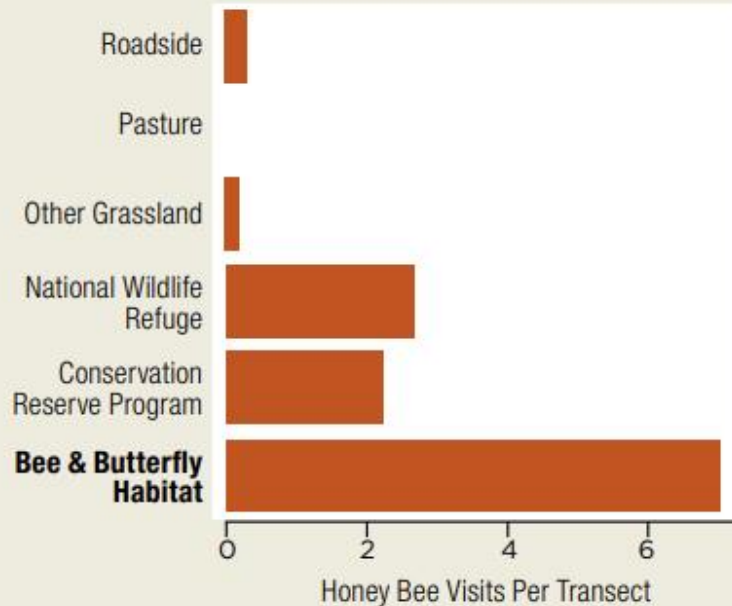

### WHO QUALIFIES?

- Landowners in the 14 highlighted states
- Private, public and corporate lands
- Minimum project size of 2 acres
- Projects must meet program guidelines found on [BeeAndButterflyFund.org](http://BeeAndButterflyFund.org)
- Applications are reviewed for their pollinator habitat potential and planted in the next spring or fall cycle

### SEED MIX COST

FREE up to 25 acres! Contact us about cost share options for projects more than 25 acres.

## Native Bee Flower Visits by Land Use

## Honey Bee Flower Visits by Land Use