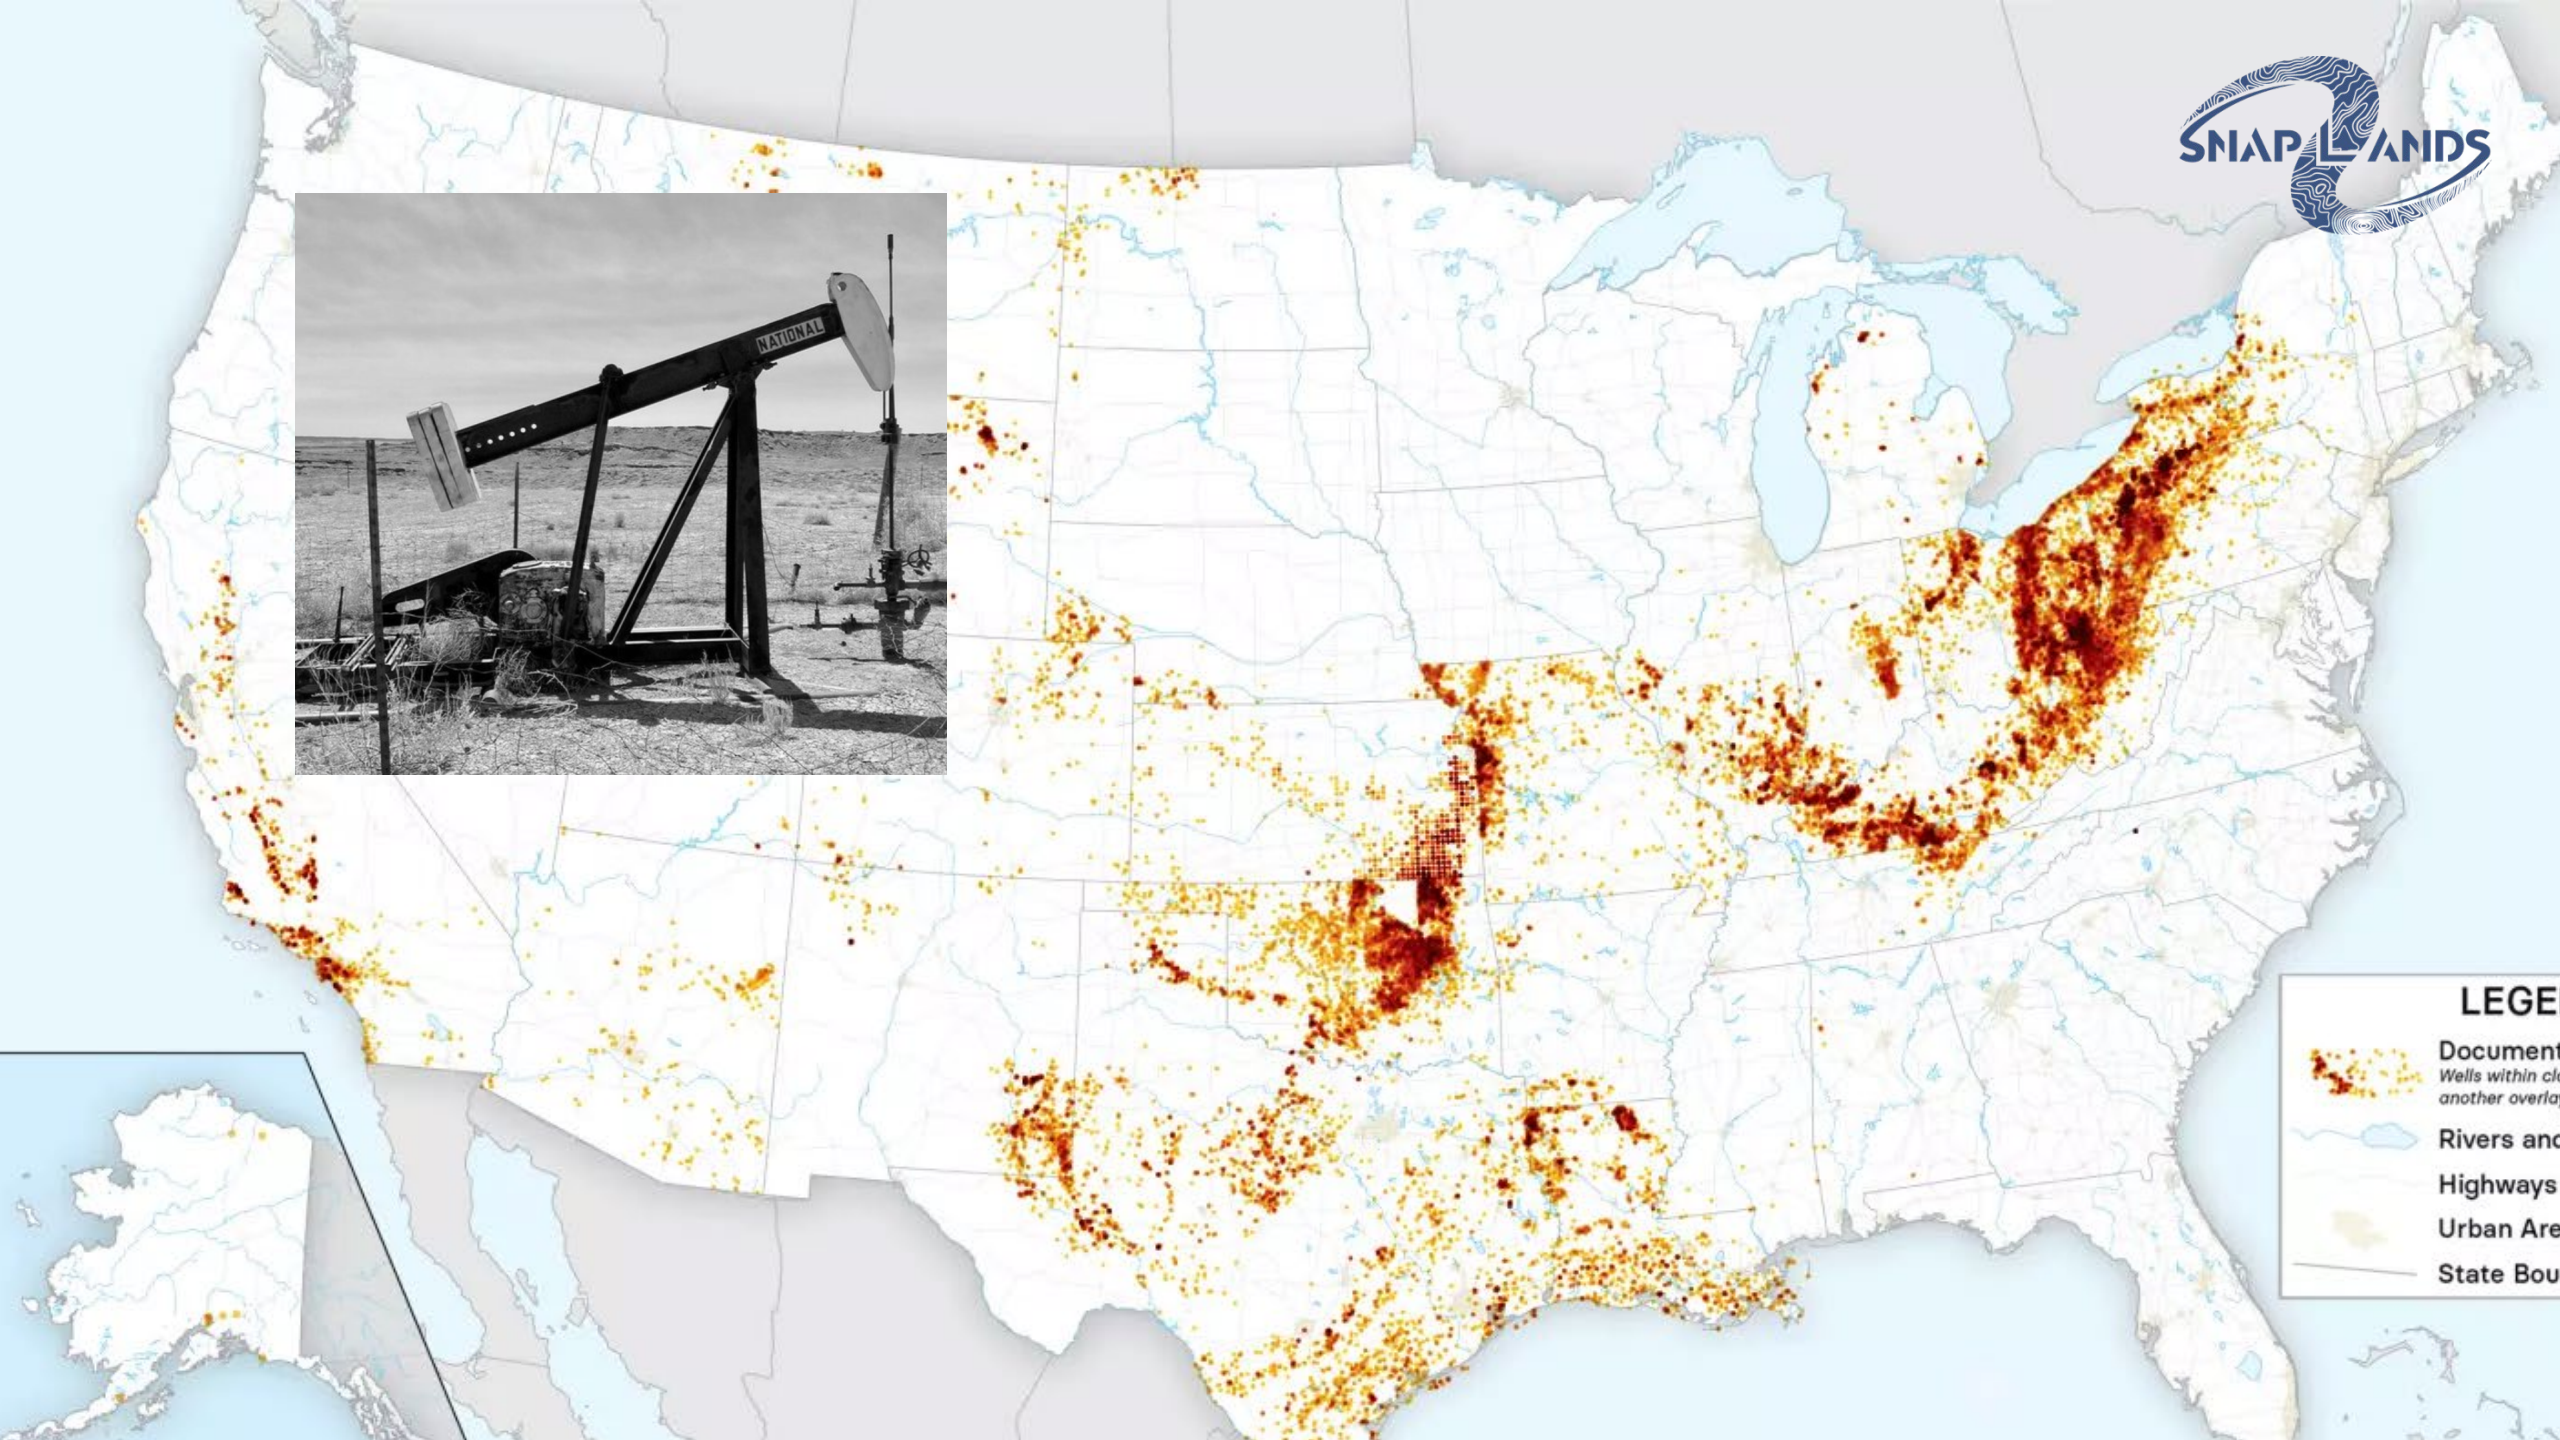

Bare Soil 42%

Litter Cover 48%

Vegetation 10%

Soil Cover

**25 years of MMRV programs for:
Board rooms, Brands, Field Managers, Policy
Makers, Certifiers, Nature Based Registries, Farmers,
Agencies, Educators, & Markets**

LEGEND

-  Documented Wells within close proximity of another well
-  Rivers and Waterways
-  Highways
-  Urban Areas
-  State Boundaries

SnapLands Restoration

LET'S
MEET

Thank You!

Ryan White | 970-776-0080 | Ryan@SnapLands.com