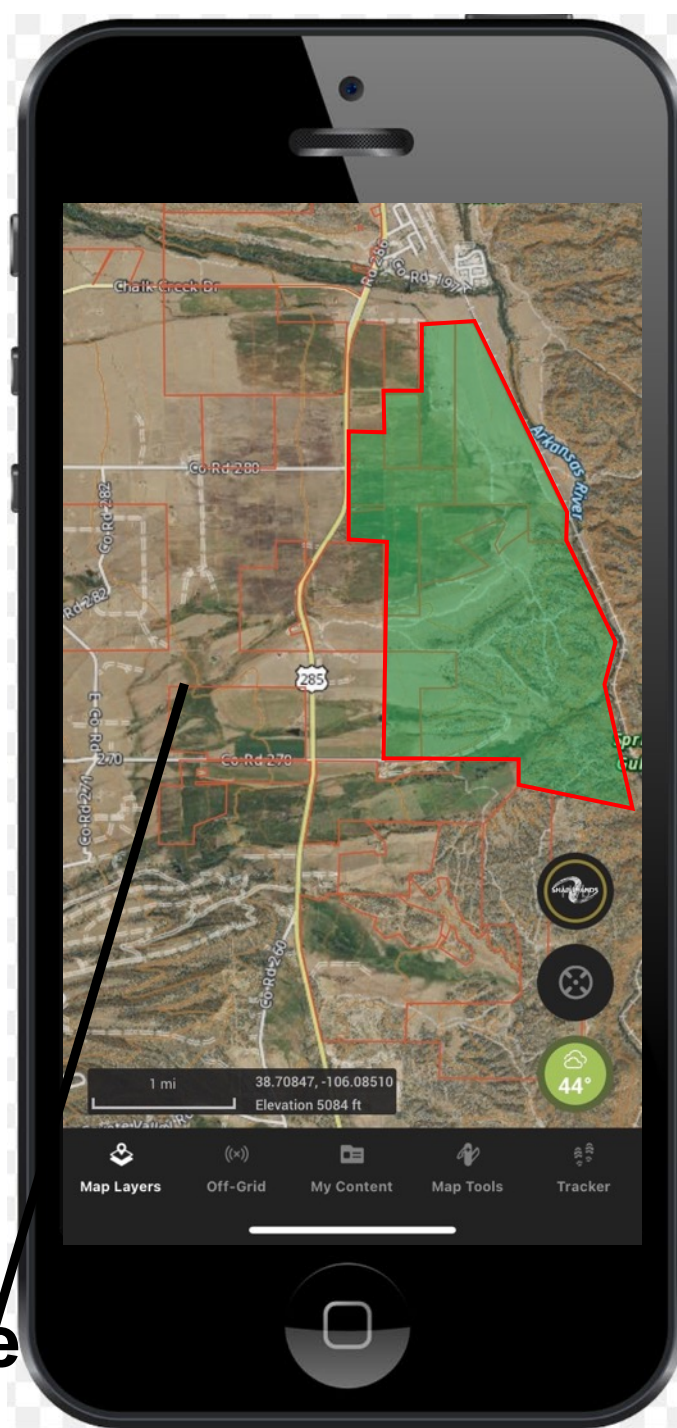

Ecological Restoration & 25 years of MMRV

Thank You !!!

For a priceless gift that will last decades

SNAP LANDS

**Monarch Butterfly
eggs** ----->

Active Restoration with MMRV

Restoration Methods Used

Monitor

Ground Control Field Site

Measure

Bare Soil 42%

Litter Cover 48%

Vegetation 10%

Soil Cover

Land Management Impact Report

Verify

Bare Soil 42%

Litter Cover 48%

Vegetation 10%

Soil Cover

**25 years of MMRV programs for:
Board rooms, Brands, Field Managers, Policy
Makers, Certifiers, Nature Based Registries, Farmers,
Agencies, Educators, & Markets**

LEGEND

-  Documented Wells within close proximity of another well
-  Rivers and Waterways
-  Highways
-  Urban Areas
-  State Boundaries

SnapLands Restoration

LET'S
MEET

Thank You!

Ryan White | 970-776-0080 | Ryan@SnapLands.com