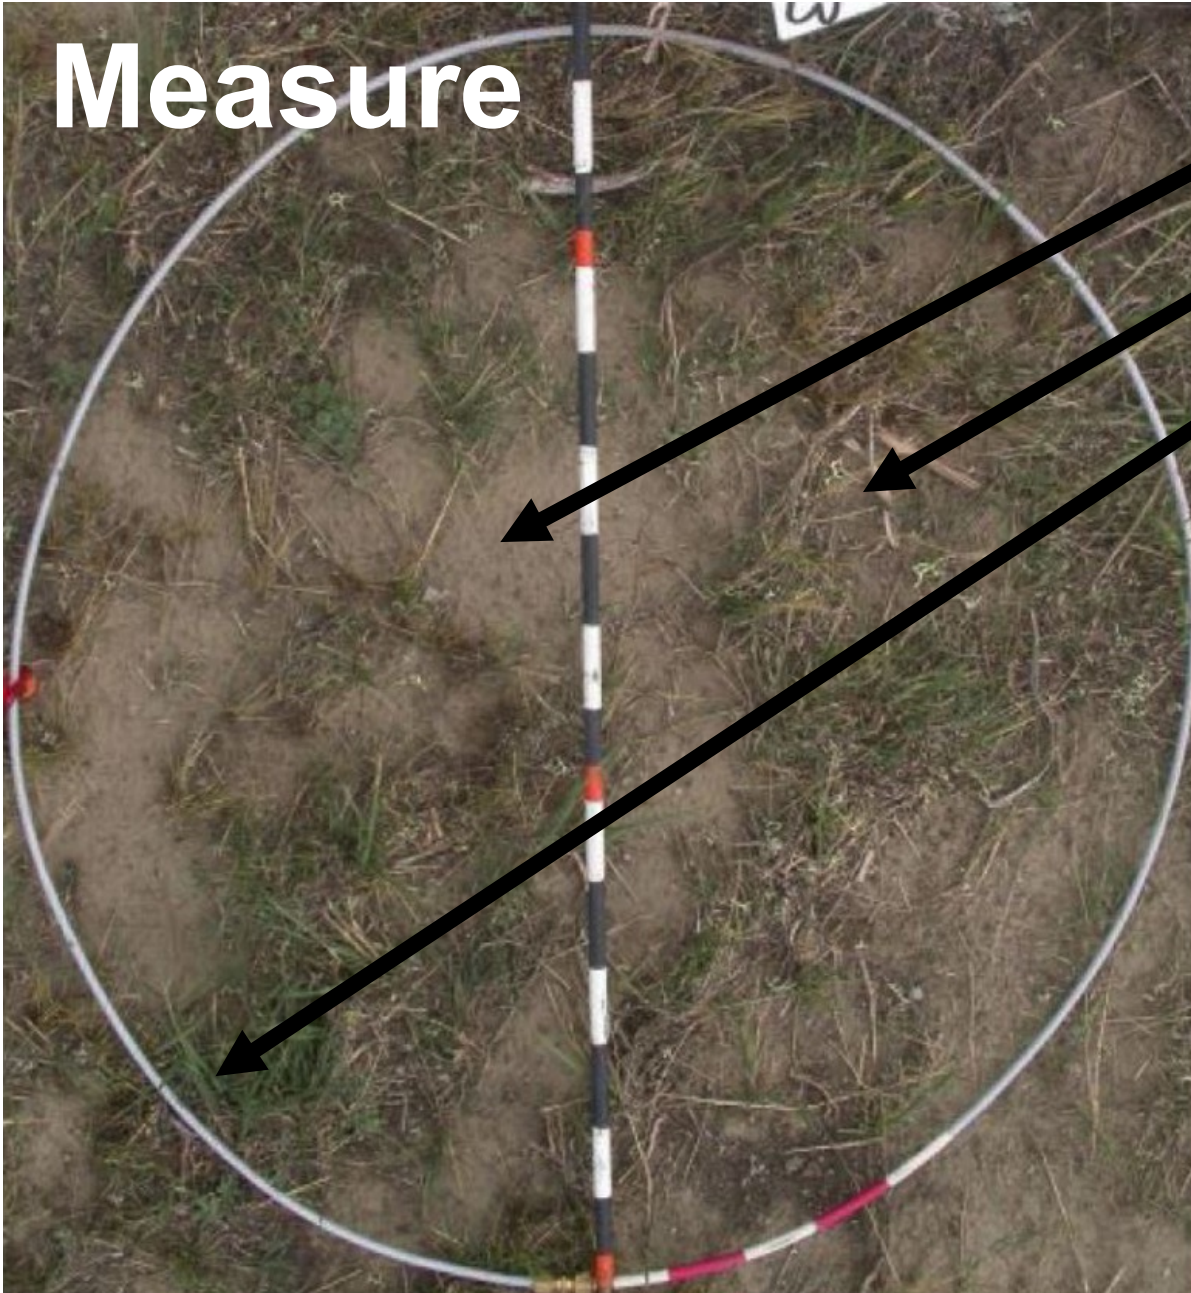

Ground Control Field Site

Measure

Bare Soil 42%

Litter Cover 48%

Vegetation 10%

Soil Cover

Land Management Impact Report

Verify

Bare Soil 42%

Litter Cover 48%

Vegetation 10%

Soil Cover

**25 years of MMRV programs for:
Board rooms, Brands, Field Managers, Policy
Makers, Certifiers, Nature Based Registries, Farmers,
Agencies, Educators, & Markets**