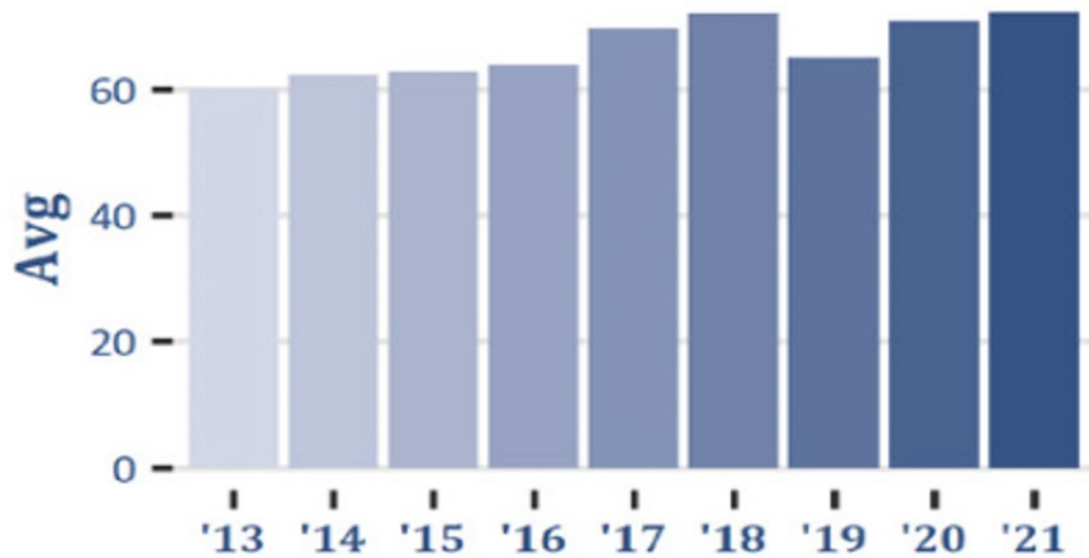

Ground Control Field Site

Measure

Bare Soil 42%

Litter Cover 48%

Vegetation 10%

Soil Cover

Land Management Impact Report

Verify

Bare Soil 42%

Litter Cover 48%

Vegetation 10%

Soil Cover

**25 years of MMRV programs for:
Board rooms, Brands, Field Managers, Policy
Makers, Certifiers, Nature Based Registries, Farmers,
Agencies, Educators, & Markets**