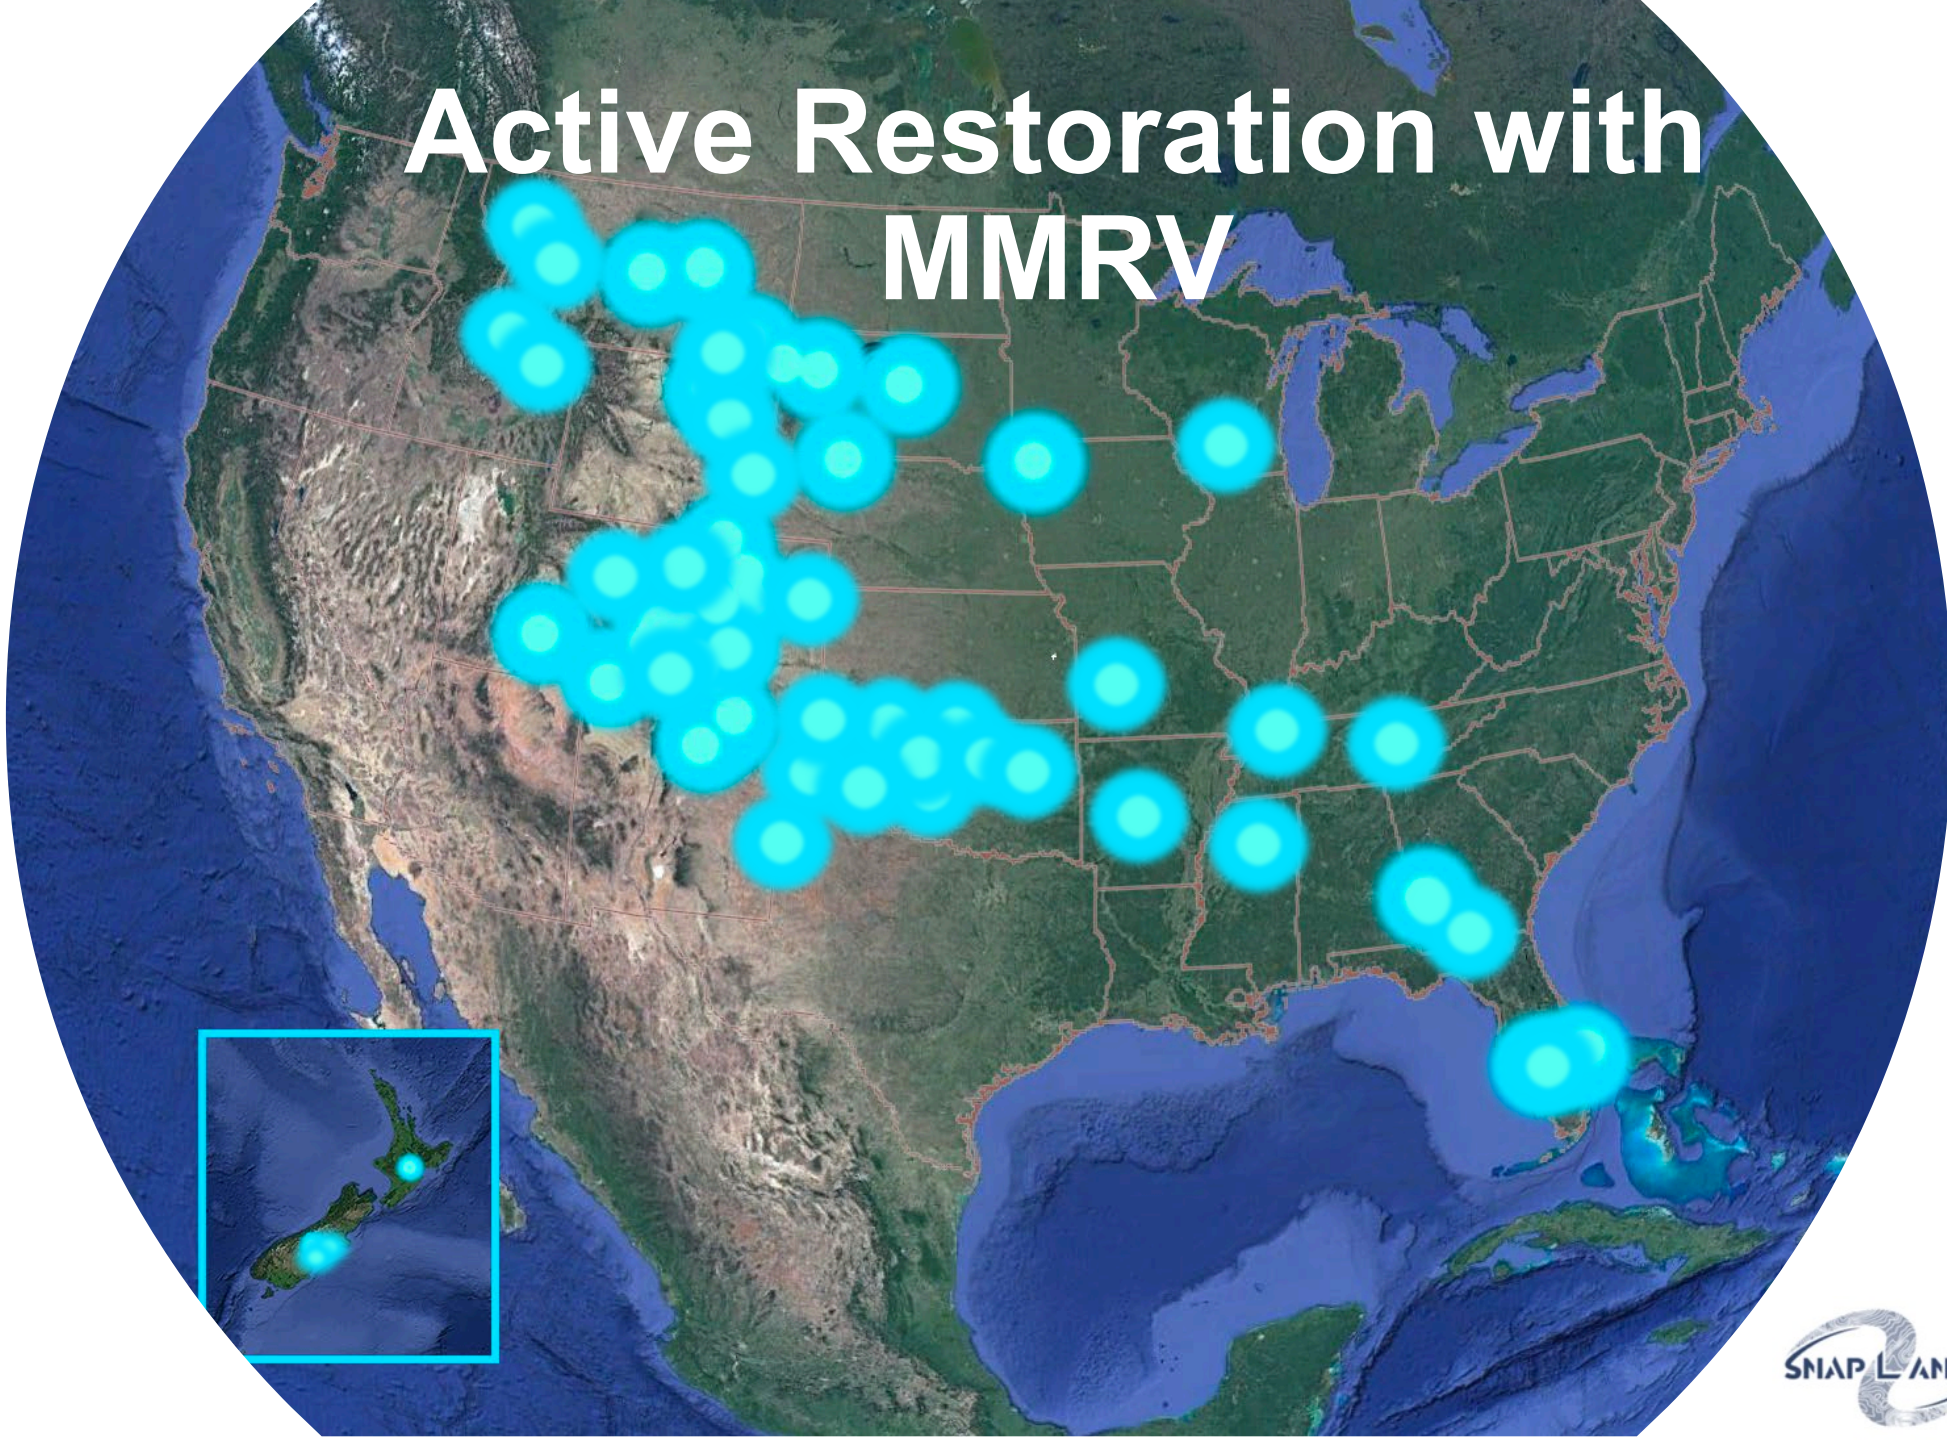

Ecological Restoration & 25 years of MMRV

Thank You !!!

For a priceless gift that will last decades

SNAP LANDS

**Monarch Butterfly
eggs** ----->

Active Restoration with MMRV

Restoration Methods Used

Monitor

Ground Control Field Site

Measure

Bare Soil 42%

Litter Cover 48%

Vegetation 10%

Soil Cover

Land Management Impact Report

Verify