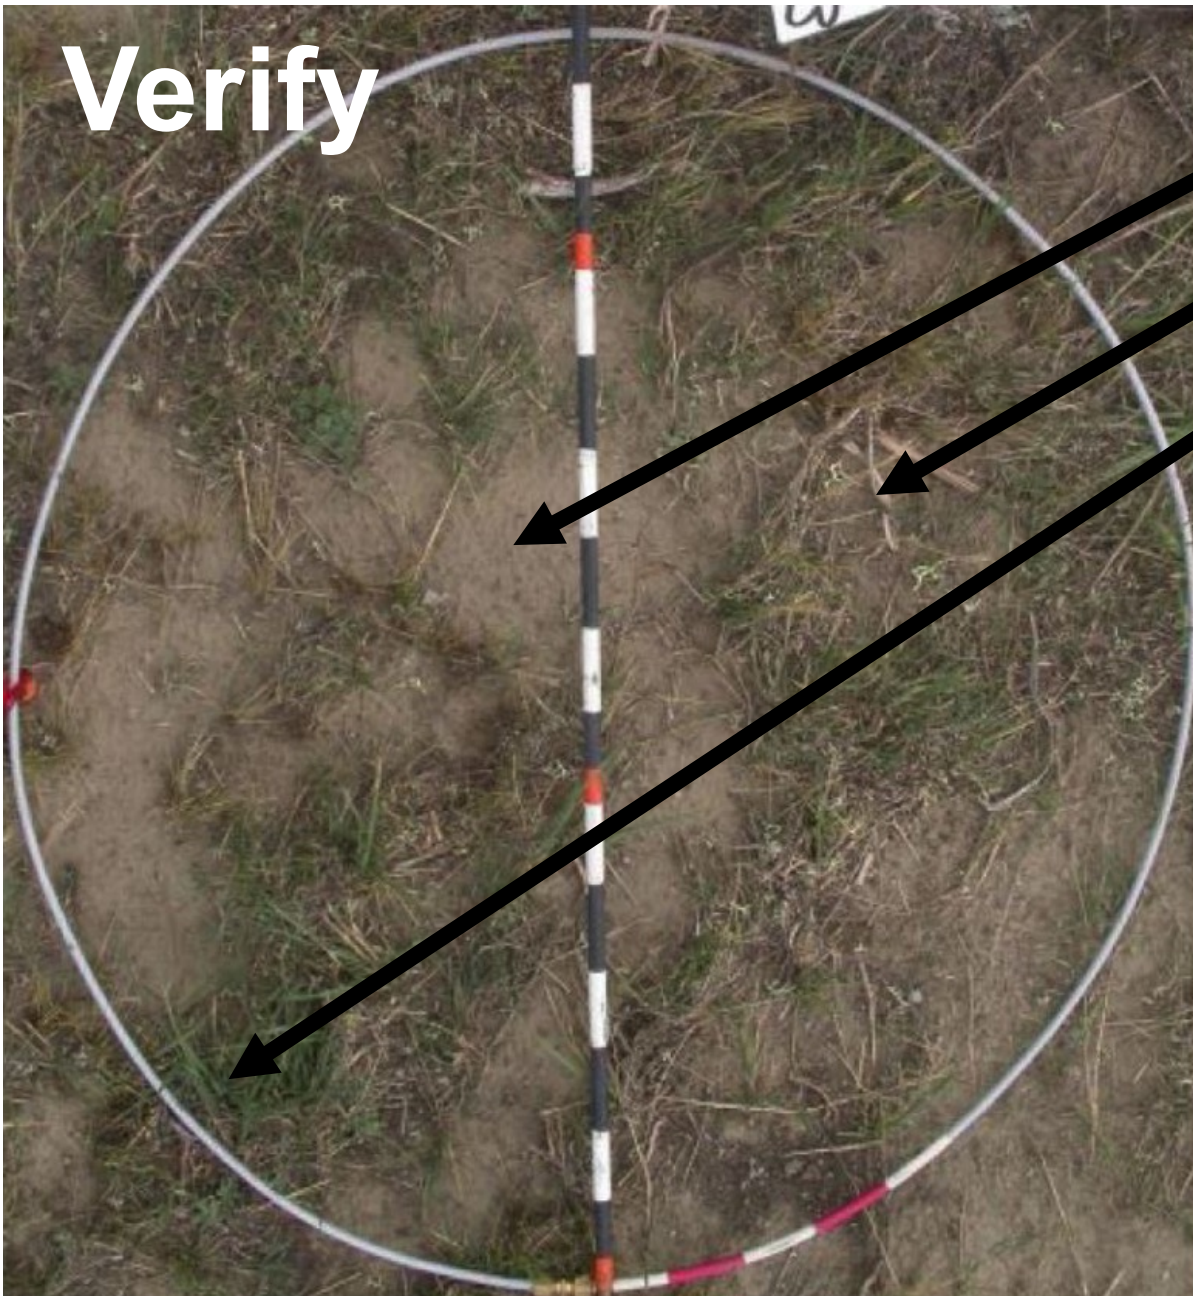

Ground Control Field Site

Measure

Bare Soil 42%

Litter Cover 48%

Vegetation 10%

Soil Cover

Land Management Impact Report

Verify

Bare Soil 42%

Litter Cover 48%

Vegetation 10%

Soil Cover

**25 years of MMRV programs for:
Board rooms, Brands, Field Managers, Policy
Makers, Certifiers, Nature Based Registries, Farmers,
Agencies, Educators, & Markets**