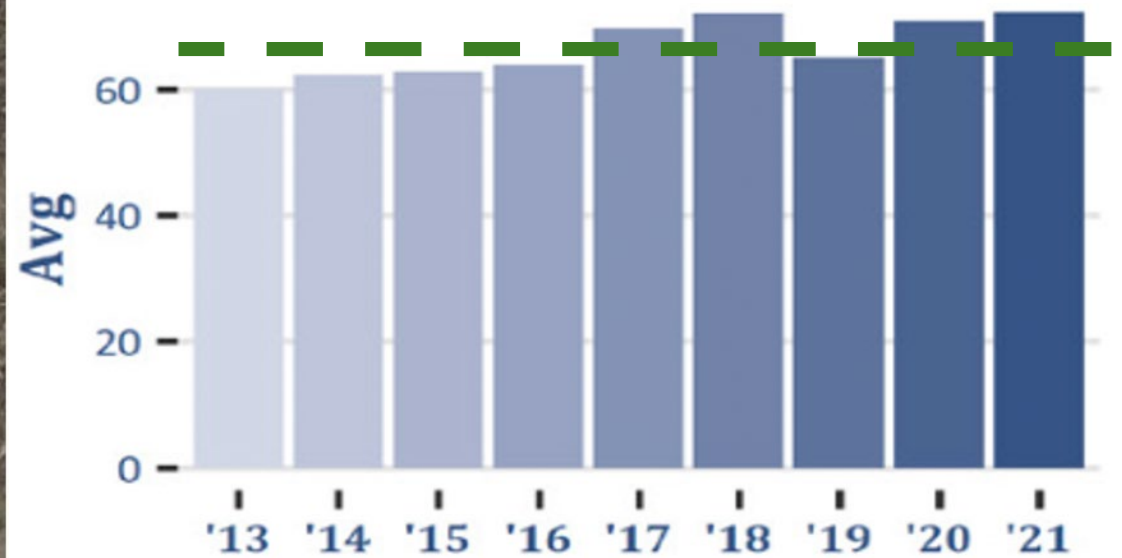

Ground Control Field Site

Measure

Bare Soil 42%

Litter Cover 48%

Vegetation 10%

Soil Cover

Land Management Impact Report

Verify

Bare Soil 42%

Litter Cover 48%

Vegetation 10%

Soil Cover

**25 years of MMRV programs for:
Board rooms, Brands, Field Managers, Policy
Makers, Certifiers, Nature Based Registries, Farmers,
Agencies, Educators, & Markets**