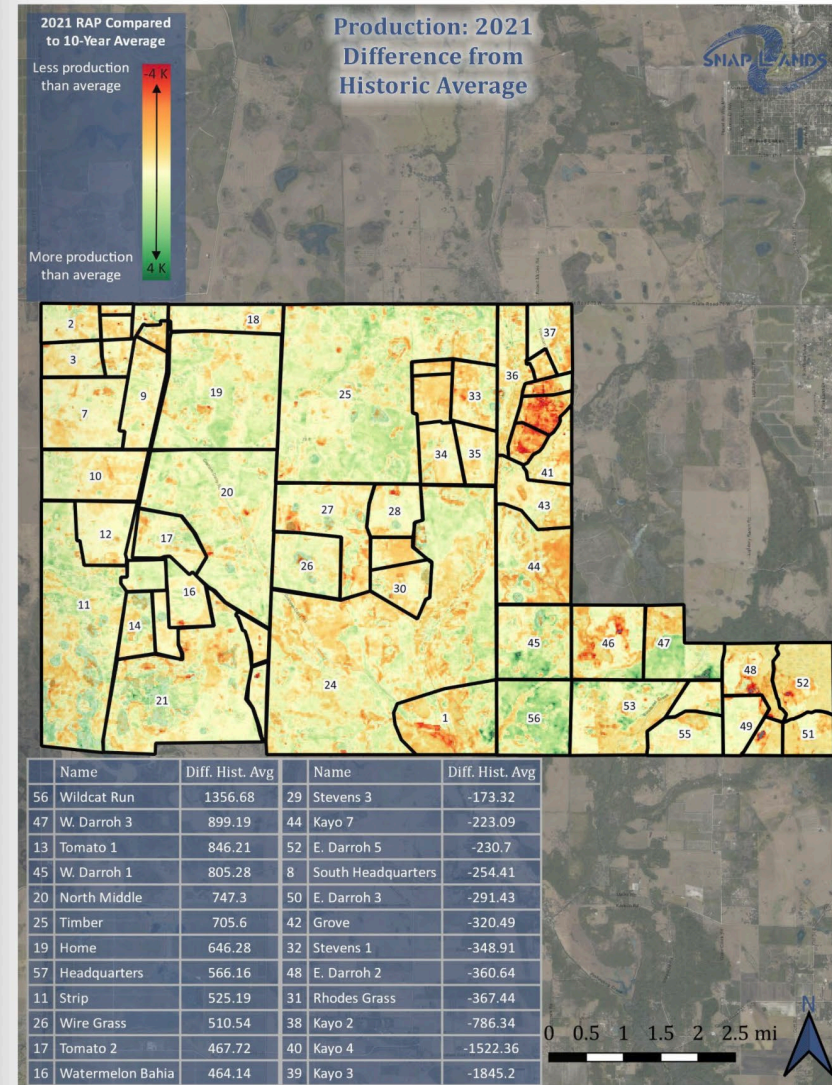

Ground Control Field Site

Measure

Bare Soil 42%

Litter Cover 48%

Vegetation 10%

Soil Cover

Land Management Impact Report

Verify

Bare Soil 42%

Litter Cover 48%

Vegetation 10%

Soil Cover

**25 years of MMRV programs for:
Board rooms, Brands, Field Managers, Policy
Makers, Certifiers, Nature Based Registries, Farmers,
Agencies, Educators, & Markets**